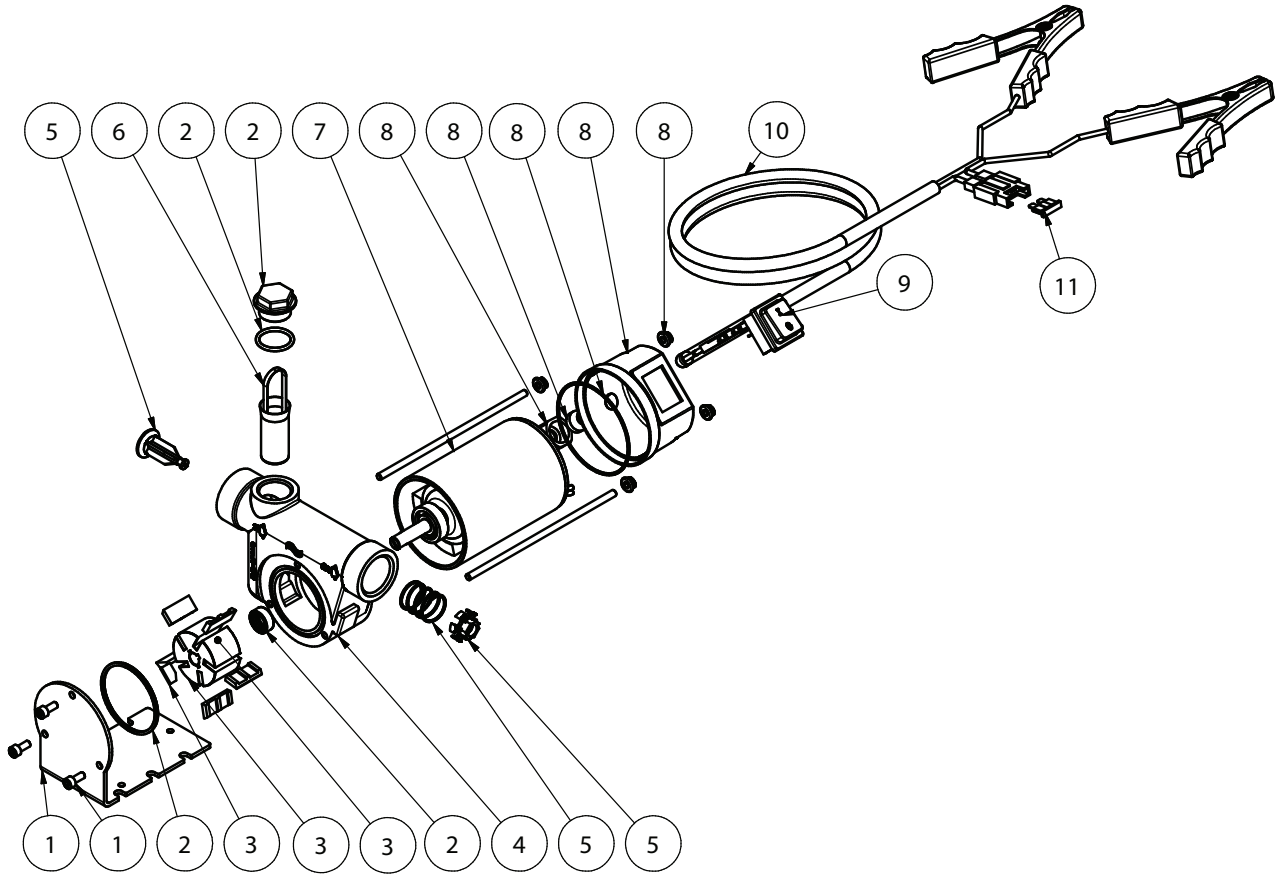

# Pump Spare Parts

Spare Parts for Units fitted with 45L/Min pump - ADPF045V012P

## Parts List

Pos	Qty	Description	P/N
1	1	Bracket + screw kit	CRF695000
2	1	Gaskets kit	CRF695001
3	1	Rotor + vanes kit	CRF695002
4	1	Pump body 40 lt.	CRF210001
5	1	By-pass valve kit	CRF695003
6	1	Strainer	CRF217001
7	1	24 Vcc motor	CRF460002
7	1	12 Vcc motor	CRF460001
8	1	Switch cover kit	CRF695004
9	1	Switch	CRF425001
10	1	Cord 2x4-4mt.+clamps	CRF400003
11	1	15A fuse (24Vcc motor)	CRF450002
11	1	25A fuse (12Vcc motor)	CRF450001