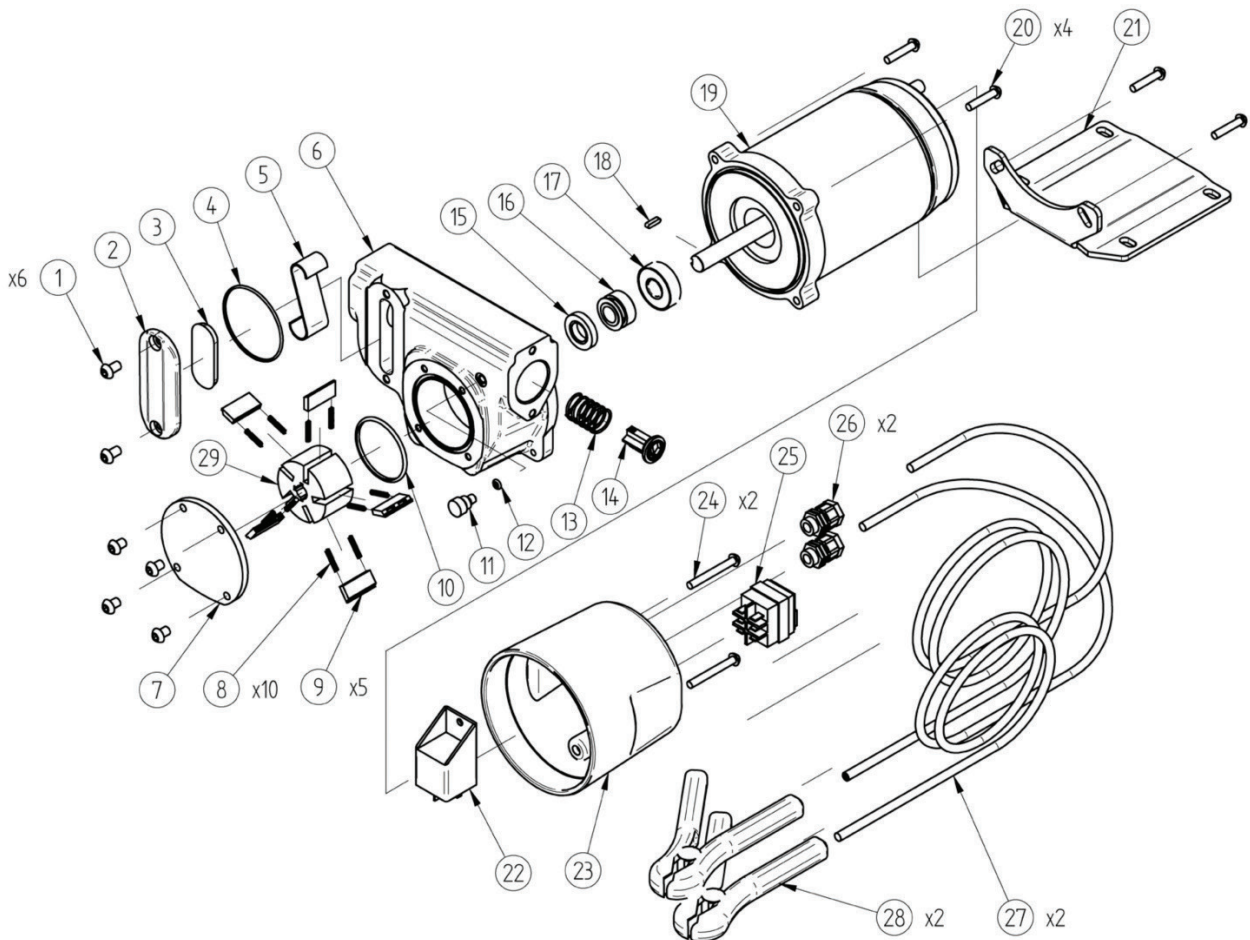

Spare Parts

For Units fitted with 80L/Min pump

ADPT080V1P – 12 volt 80 l/min with battery cables

ADPT080V2P – 24 volt 80 l/min with battery cables

Spare Part Kits

P/N	Included Parts	Description
CTK990810039	8, 9	Vane and Spring Kit
CTK990810011	13, 14	Bypass Kit
CTK990810020	3, 4, 5	Filter Kit
CTK990810042	10, 15, 16	Rotor Vane Kit