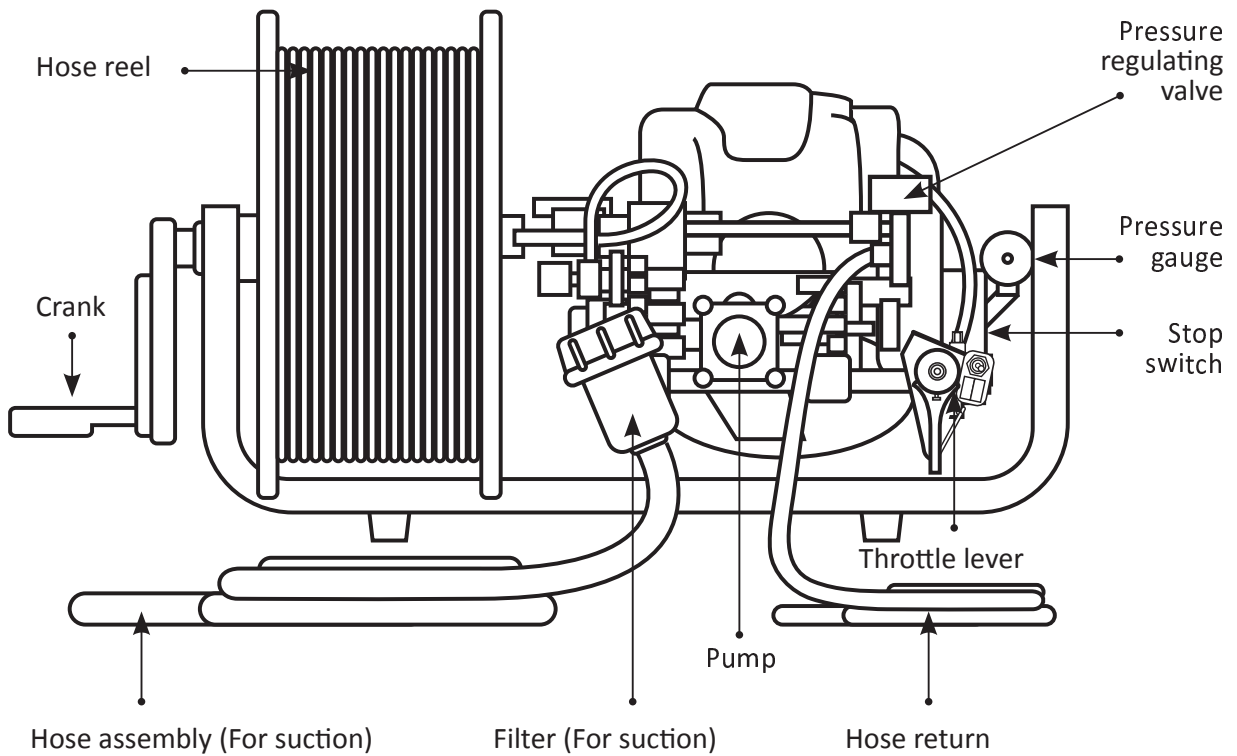

Unit Identification Diagram

Unit Specifications

	Engine	Pump
MODEL	GX35 Honda 4-Stroke	Rapid Commando
TYPE	4-stroke, OHC single cylinder	Duplex piston pump
MAX. POWER/PRESSURE	1.0kW (1.3HP) @ 7,000RPM	25BAR (360PSI)
MAX. FLOW		12L/min
OIL TYPE	10W/30 API SG	SAE30/30W
OIL CAPACITY	0.1L (100ml)	0.1L (100ml)

Exploded Diagram

Parts List

No.	Part Name	Part Number	Size	Per. Set
1	Engine GX35			1
2	Clutch Drum	CPUPP002		1
3	Gearbox housing	CPUPP003		1
4	Housing Gasket	CPUPP004		1
5	Oil seal	CPUPP005	17.28.7	1
6	Steel Spacer			1
7	O-ring	CPUPP007	9x13	4
8	Bearing 6201	CPUPP008		1
9	Shaft			1
10	Bearing HK1010	CPUPP010		1
11	Washer	CPUPP011		2
12	Bearing 608	CPUPP012		1
13	Gear shaft			1
14	Bearing 6203	CPUPP014		1
15	Bearing 6200	CPUPP015		1
16	Crank case	CPUPP016	18mm	1
17	O-ring	CPUPP017	G60	1
18	Crank case cover	CPUPP018		1
19	O-ring	CPUPP019	G25	1
20	Oil glass	CPUPP020		1
21	Pump stand			1
22	O-ring	CPUPP022		1
23	Drain plug	CPUPP023		1
24	Screw		M6x12	6
25	Nut		M6	4
26	Spring washer		M6	8
27	Rubber Mount	CPUPP027		2
28	O-ring	CPUPP028		1
29	Oil Filler Cap	CPUPP029		1
30	Oil seal	CPUPP030		2
31	Piston	CPUPP031	18mm	1
32	O-ring	CPUPP032		2
33	Fixed plate		2mm	2
34	Adjusting ring	CPUPP034		2
35	Grease ring	CPUPP035		2

No.	Part Name	Part Number	Size	Per. Set
67	Rubber Mount	CPUPP067		2
68	Screw		M6x45	2
69	Screw		M6x75	2
70	Screw		M6x12	2
71	Steel Frame	CPUPP071		1
74	Screw		M6x16	10
75	Hose Reel Spool	CPUPP075		1
76	Hose reel swivel	CPUPP076		1
77	Hose reel whip hose	CPUPP077		1
78	Rubber Foot	CPUPP078		4
79	Screw		M8*25	4
80	Throttle mounting plate			1
81	Kill switch			1
82	Rubber sheath			1
83	Screw		3/16"x3/8"L	2
84	Washer		3/16"	2
85	Nut		3/16"	2
86	Throttle			1
87	Throttle Cable comp			1
88	Screw			2
89	Washer			2
90	Nut			2
93	Screw			2
94	Screw			2
122	Ball valve & tee piece	CPUPP0122		1