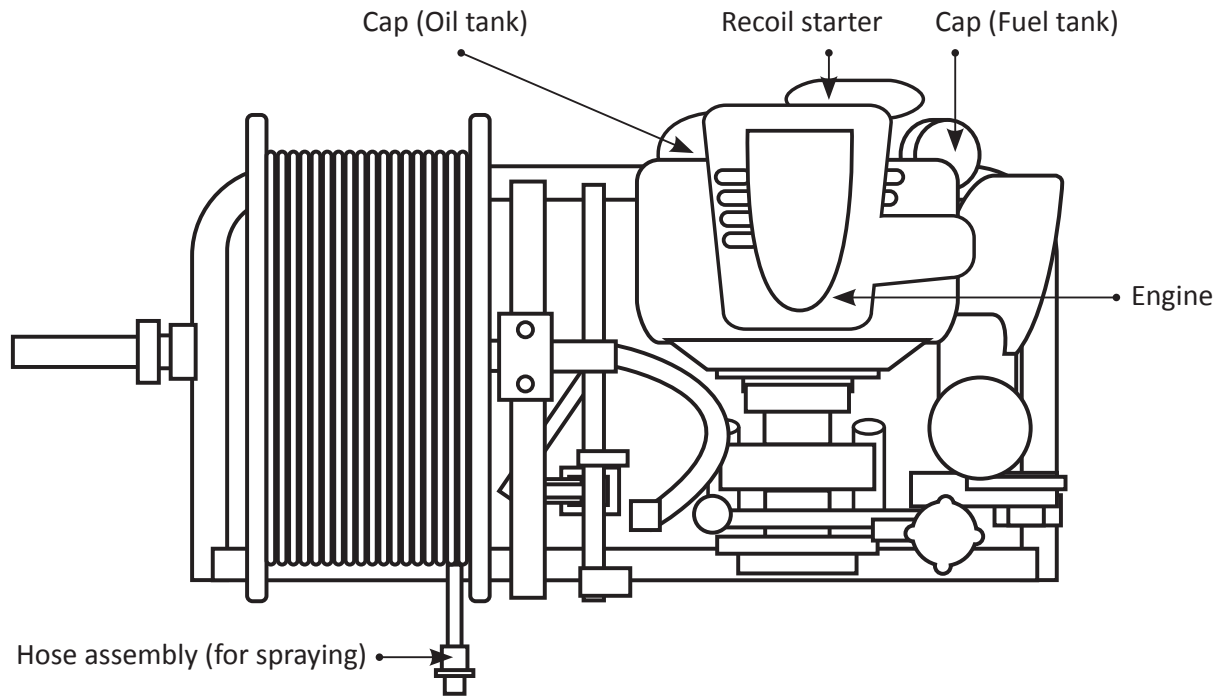

Unit Identification Diagram

Unit Specifications

	Engine	Pump
MODEL	GX35 Honda 4-Stroke	Rapid Commando
TYPE	4-stroke, OHC single cylinder	Duplex piston pump
MAX. POWER/PRESSURE	1.0kW (1.3HP) @ 7,000RPM	25BAR (360PSI)
MAX. FLOW		12L/min
OIL TYPE	10W/30 API SG	SAE30/30W
OIL CAPACITY	0.1L (100ml)	0.1L (100ml)

Exploded Diagram

Parts List

No.	Part Name	Part Number	Size	Per. Set
1	Engine GX35			1
2	Clutch Drum	CPUPP002		1
3	Gearbox housing	CPUPP003		1
4	Housing Gasket	CPUPP004		1
5	Oil seal	CPUPP005	17.28.7	1
6	Steel Spacer			1
7	O-ring	CPUPP007	9x13	4
8	Bearing 6201	CPUPP008		1
9	Shaft			1
10	Bearing HK1010	CPUPP010		1
11	Washer	CPUPP011		2
12	Bearing 608	CPUPP012		1
13	Gear shaft			1
14	Bearing 6203	CPUPP014		1
15	Bearing 6200	CPUPP015		1
16	Crank case	CPUPP016	18mm	1
17	O-ring	CPUPP017	G60	1
18	Crank case cover	CPUPP018		1
19	O-ring	CPUPP019	G25	1
20	Oil glass	CPUPP020		1
21	Pump stand			1
22	O-ring	CPUPP022		1
23	Drain plug	CPUPP023		1
24	Screw		M6x12	6
25	Nut		M6	4
26	Spring washer		M6	8
27	Rubber Mount	CPUPP027		2
28	O-ring	CPUPP028		1
29	Oil Filler Cap	CPUPP029		1
30	Oil seal	CPUPP030		2
31	Piston	CPUPP031	18mm	1
32	O-ring	CPUPP032		2
33	Fixed plate		2mm	2
34	Adjusting ring	CPUPP034		2
35	Grease ring	CPUPP035		2

No.	Part Name	Part Number	Size	Per. Set
67	Rubber Mount	CPUPP067		2
68	Screw		M6x45	2
69	Screw		M6x75	2
70	Screw		M6x12	2
71	Steel Frame	CPUPP071		1
74	Screw		M6x16	10
75	Hose Reel Spool	CPUPP075		1
76	Hose reel swivel	CPUPP076		1
77	Hose reel whip hose	CPUPP077		1
78	Rubber Foot	CPUPP078		4
79	Screw		M8*25	4
80	Throttle mounting plate			1
81	Kill switch			1
82	Rubber sheath			1
83	Screw		3/16"x3/8"L	2
84	Washer		3/16"	2
85	Nut		3/16"	2
86	Throttle			1
87	Throttle Cable comp			1
88	Screw			2
89	Washer			2
90	Nut			2
93	Screw			2
94	Screw			2
122	Ball valve & tee piece	CPUPP0122		1