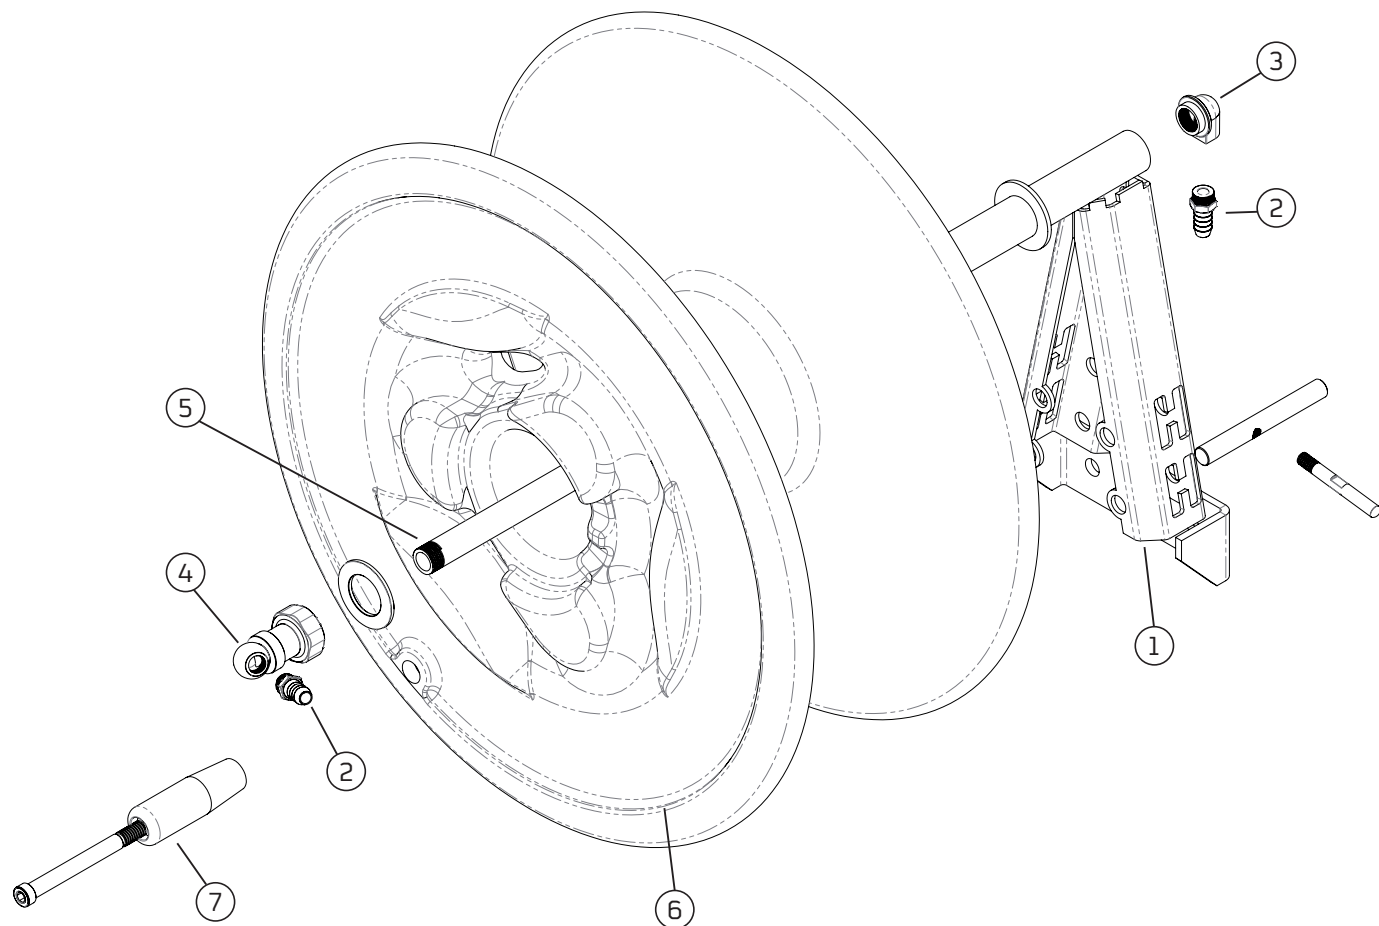

Hose Reel

ATHW050X030M – 30m Side Mount Hose Reel

Item	Description	Part No.
1	Side mount frame for 30/50m hose reel	ASR035
2	1/4 M BSP / 10mm brass barb	CFBS06M10B2
3	1/4" - 3/8" BSP female elbow	CFBE06F10F2
4	3/8" - 1/4" BSP ball swivel	CFSBB10F06FA
5	Brass pipe 3/8 BSP thread	CFPBT10M209
6	Bare hose reel	AMATH050MYE
7	Rotating handle M10x80	CHHRB10M080