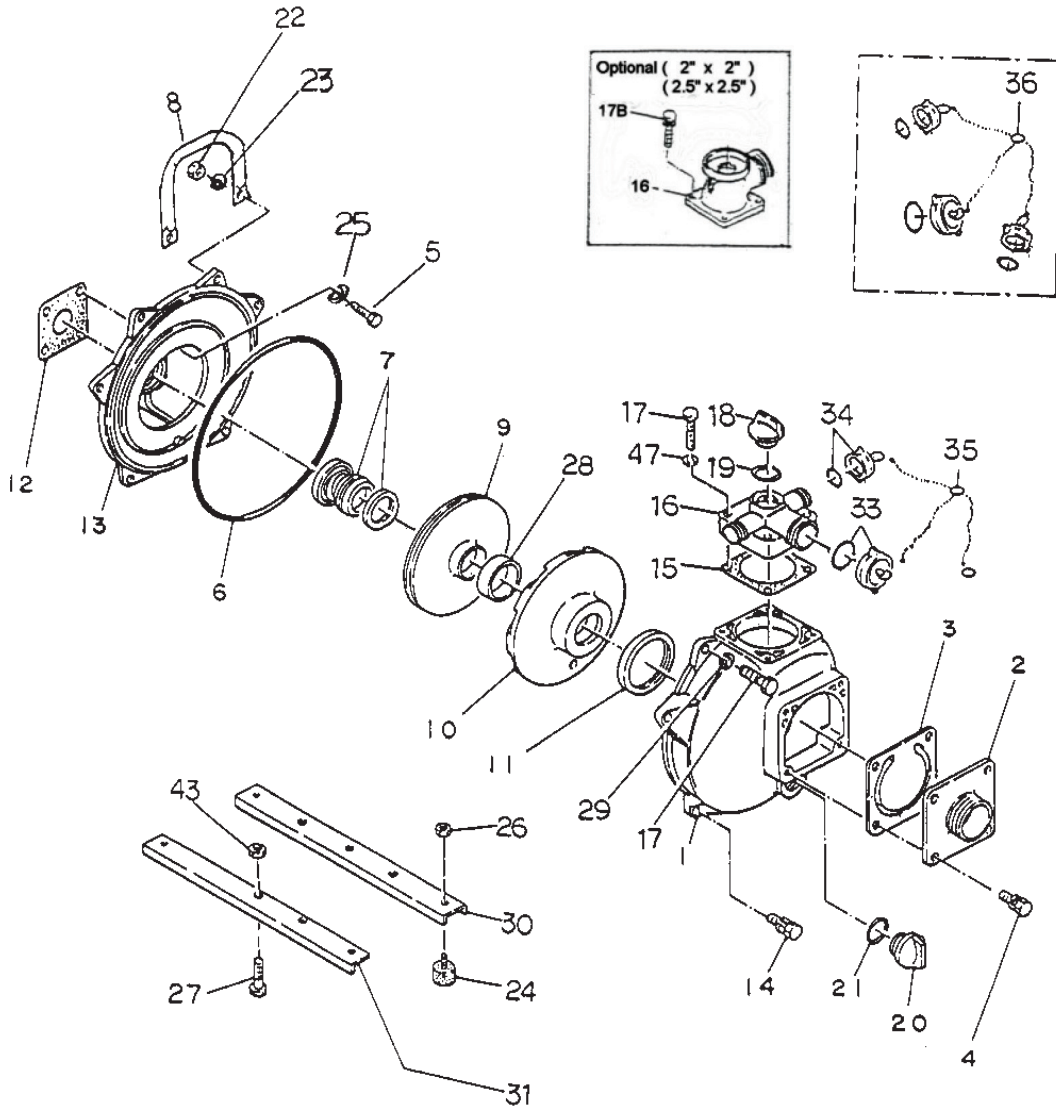

Aussie Fire Chief Parts Breakdown

QP205SE

Parts List			
No	Parts No	Parts Name	Qty
1	Q4364-100010 Q7304-100010	Casing Casing with logo	1
2	Q1803-100160	2" suction cover	1
2	Q4725-060160-0011	1.5" suction cover	1
2	Q4904-000160	2.5" suction cover	1
3	Q1378-350350	Check valve	1
4	Q018105-0825	Bolt set with spring washer	4
5	Q019115-0525	Bolt	4
6	Q048935-2550	O-ring (casing)	1
7a	Q080311-2320	Mechanical seal	1
7b	Q080311-2320V	Viton mechanical seal	1
8	Q1883-207010-0003	Handle	1
9a	Q1806-060031	Impeller 3/4" P shaft (37mm boss)	1
9b	Q1803-060031	Impeller W shaft (18mm boss)	1
9c	Q1814-060030	Impeller 5/8" P shaft (GX200E only)	1
9d	Q2242-060030	Impeller for Robin DY23 & DY27 only	1
10	Q1803-100130	Volute casing	1
11	Q1378-330620	Volute casing packing	1
12	Q1211-390610	Casing cover packing	1
13	Q9358-100020	Mounting flange - P type	1
13	Q1378-100020	Mounting flange - W type	1
14	Q018105-0825	Bolt set with spring washer	4
15	Q1803-330360	Delivery cover packing	1
16	Q1814-100090	Delivery cover packing (3way outlet)	1
16	Q1803-000090	Delivery elbow 2"	1
16	Q4904-000090	Delivery elbow 2.5"	1
17	Q010505-0845	Bolt	6
18	Q063121-1100ASS	Flooding cap with o-ring	1
19	Q048035-0300	O-ring (flooding cap)	1
20	Q063121-1100ASS	Flooding cap with o-ring	1
21	Q048035-0300	O-ring (drain cap)	1
22	Q020915-0080	Flange nut	2
23	Q040145-0080	Washer	2
24,26, 27,30, 31,43	QSKIDSET	Skid set	1
28	Q1803-521220	Liner ring	1
29	Q045125-0080	Spring washer	2
36	QCAPS&CHAINS	Caps & chains	1
47	045125-0080	Spring washer	4