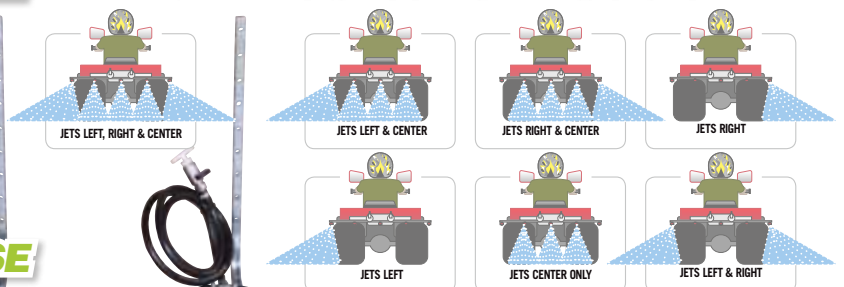

## THE VERSATILE BOOM SAVE TIME & EFFORT

- Spray fire breaks, driveways, fence lines, channels, gullies, small paddocks - anywhere you can get an ATV, tractor or ute
- Covers up to 4 metres

WAS \$438  
**NOW ONLY \$399**

## 7 WAY SPRAY SELECTION