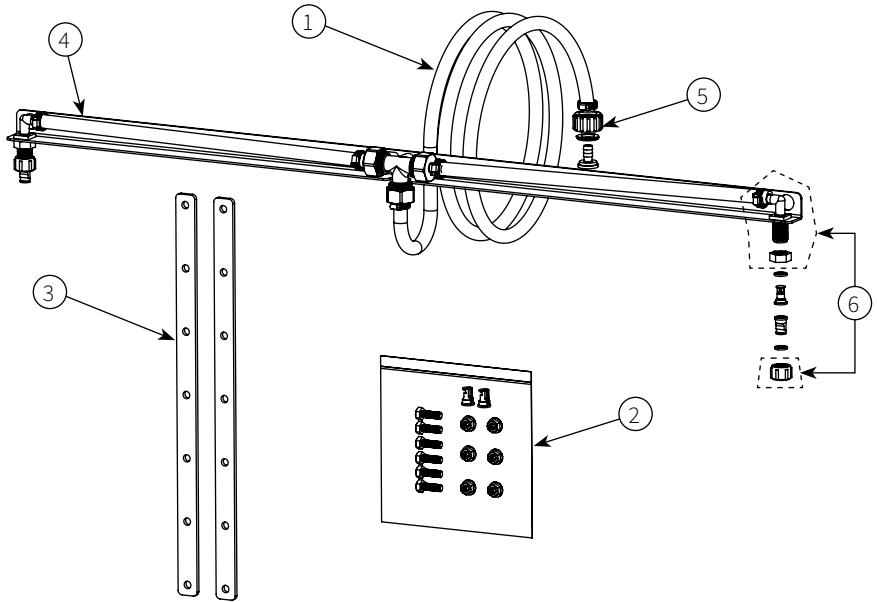

**2M BOOM KIT** | ABSC020

REF NO.	PART NO.	QTY	DESCRIPTION
1	CUY30010M	1	Rubber Hose 10mm
2	ABS020K	1	Hardware Bag, with Nozzle
3	6-9099	2	Upright Attachment Bracket
4	6-9097	1	Frame Kit
5	ATPXP2510S	1	Swivel Nut
6	ATPNDTE10C	2	Nozzle Body Assy. Elbow