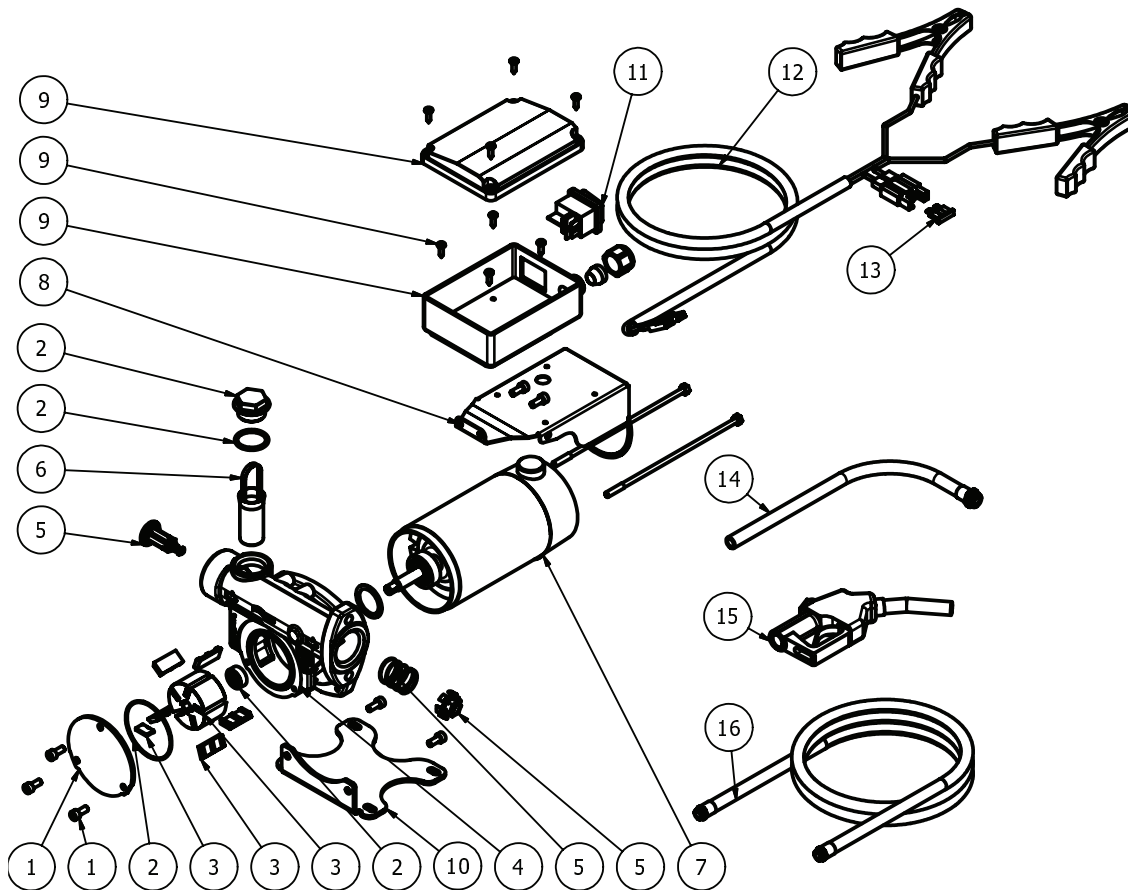

Spare Parts for Units fitted with 60L/Min pump - ADPF060V012P

**Parts List**

Pos	Qty	Description	P/N
1	1	Bracket + screws kit	CRF695005
2	1	Gaskets kit	CRF695001
3	1	Rotor + vanes kit	CRF695002
4	1	Pump body 60lt.	CRF210002
5	1	60 lt. by-pass valve kit	CRF695016
6	1	Strainer	CRF217001
7	1	24Vcc motor	CRF460102
7	1	12Vcc motor	CRF460101
8	1	Cover FLC 60 DC kit	CRF695017
9	1	Electrical box kit	CRF695006
10	1	FLC 60 DC holder kit	CRF695018
11	1	ON/OFF switch	CRF425001
12	1	Cord 2x4 4mt + clamps	CRF400003
13	1	25A fuse (12Vcc motor)	CRF450001
13	1	15A fuse (24Vcc motor)	CRF450002
14	1	Suction hose	CRF990201
15	1	Autom. nozzle 60 Lt/min	CRF320601
15	1	Man. nozzle 80 Lt/min1	CRF321601
16	1	Delivery hose 1"-4 mt	CRF990104