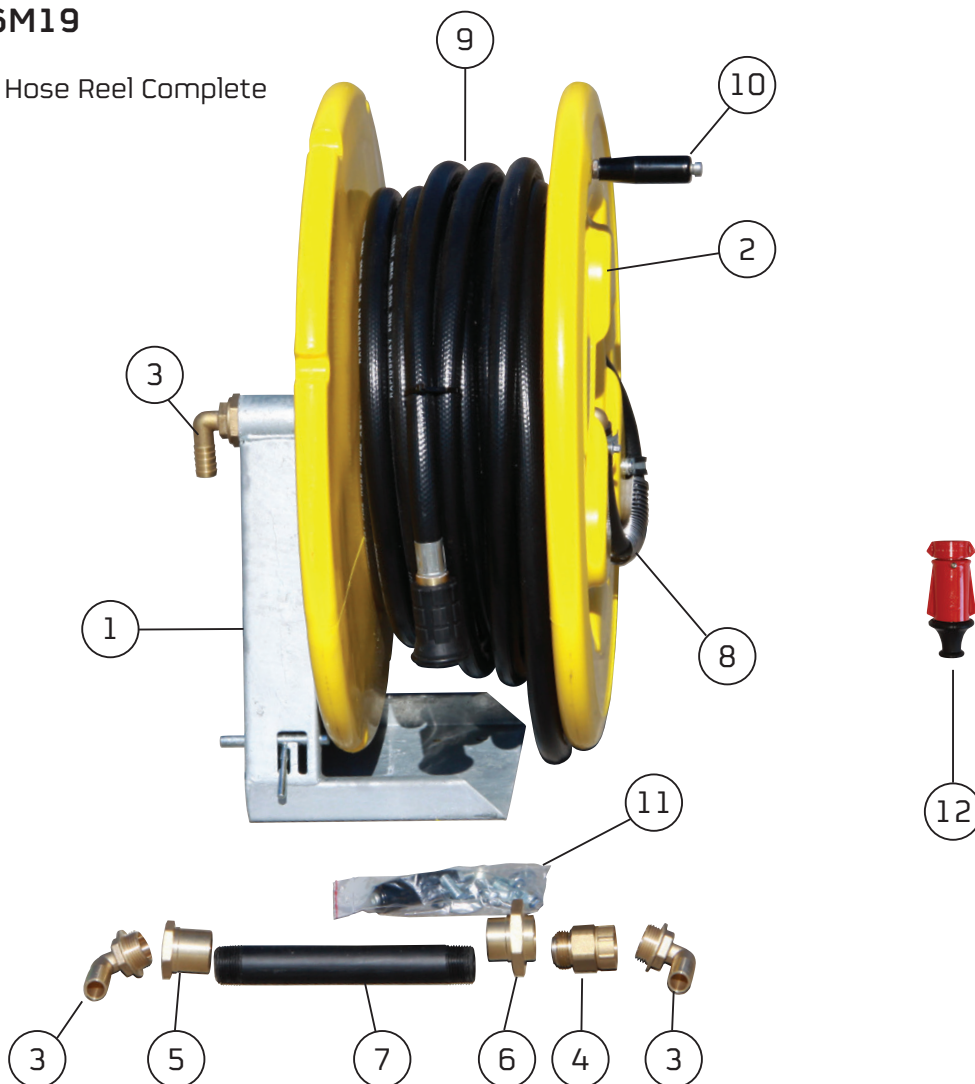

# Hose Reel Parts Breakdown

## AFHW10B036M19

36M Fire Fighting Hose Reel Complete

### Parts List

No	Parts No	Parts Name
1	ASR10B	Base mount frame for fire hose reel
2	AMATH100MYE	Bare hose reel
3	CFBE25M20B	1" BSP to 20mm tail brass elbow
4	CFSPB25M25F	1" BSPM to 1" BSPF brass swivel
5	CFBL25F1	Back end brass nut
6	CFBL25F2	Swivel end brass nut for hose reel
7	CFPPT25M220	25-220mm screw pipe piece poly
8	CHJCH01X100X30	Spring for FF hose reel
9	CUF14519MMX36N	36m length x 19mm fire hose with nozzle
10	CHHRB10M080	Rotating handle M10 x 80 for hose reels
11	Mounting Pack	4 x M10 Nyloc nut zinc, 4 x M10 3/8 flat washer zinc, 4 x M10 x 30 4-6 zinc set screw
12	CNAFP20F	Poly 3/4" adjustable fire fighting nozzle - to be supplied with 3/4" x 19mm hose tail