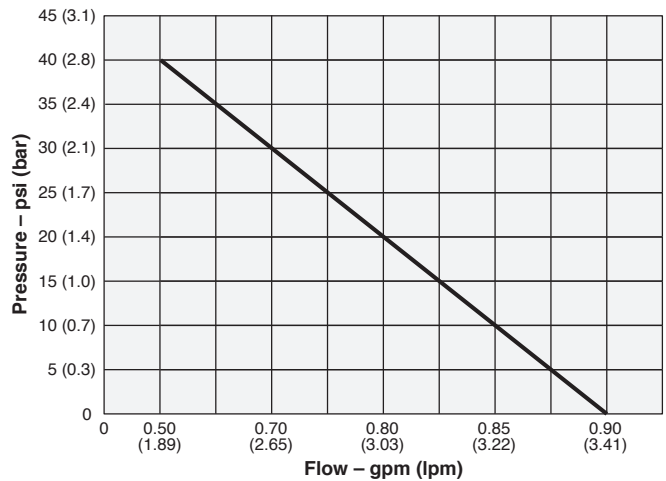

Silver Selection Sprayers Specification Sheet

SVS0034L0038

SVS0055L0038

SVS0095L0038

12 Volt Sprayers with Delavan 3.8l/min 40psi Pumps

Unit Specifications		
Item	Description	Details
Tank	34 Litre 55 Litre 95 Litre	UV stabilised polyethylene tank. Made in USA
Pump	Delavan 12 volt (3.8 L/min 40psi)	Delavan 12VDC positive displacement, self priming. Pressure demand switch. Max pressure 40psi (2.8bar). 3.8 L/min open flow. Viton valves, santoprene diaphragm. Capable of being run dry
Filter	Two stage	10mm suction foot filter, basket filter fitted in SVS0034L0038 Lance handle filter
Spray Lance	AHL009	Lightweight chromed aluminium with adjustable spray nozzle and filter in handle. 850mm overall length with 10mm hose barb connection
	AHL008	Spray lance, overall length 800mm, max pressure 4 bar (60psi) to suit SVS0034L0038 with adjustable nozzle
Spray Hose	4.5 metres x 10mm	Agricultural spray hose – high flexibility, kink resistant. Coiled hose on SVS0034L0038
Lid	150mm	150mm screw lid with tether and breather
Power Source	12 volt	2.4 metre 12 volt electrical leads with switch and alligator clips
Drain	Drain plug	Threaded drain bung with cap and seal and anti-loss strap

1

Compact and easy to use Spot Sprayers – ideal for larger gardens

Silver Selection Sprayers Specification Sheet

Tank Specifications

Code	Tank Size (Litres)	Length (mm)	Width (mm)	Height (mm)	Weight (kg)
SVS0034L0038	34	475	375	400	6
SVS0055L0038	55	865	390	345	7
SVS0095L0038	95	865	390	435	8

Motor Specifications

Pump Model	Motor	Liquid Temp	Priming Capabilities	Max Pressure	Housing	Valves	Diaphragm	Fasteners	Weight (kg)
APD0038	Permanent magnet thermally protected, splash proof	43°C	1.2m	40psi (2.8 bar)	Polypropylene	Viton	Santoprene	Stainless steel & zinc plated	0.57

Pump Performance

- APD0038 3.8L/min (40psi)

2

Pump Dimensions (mm)

Silver Selection Sprayers

Specification Sheet

Parts Breakdown

– SVS0034L0038 34 LITRE SPOT SPRAYER