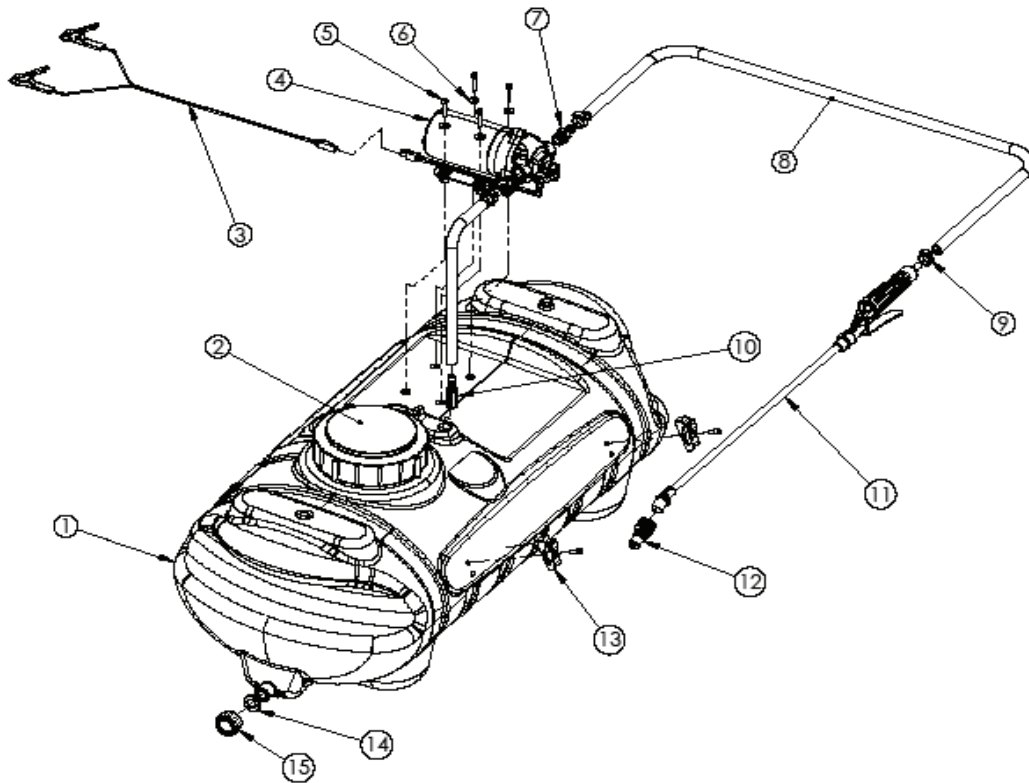

Parts List – SVS0034L0038

3

No.	Part No.	Description	Per. Set
1		Tank 34 litre	1
2	3N34	Cap, Garden hose	1
3	W406-U	Washer, Garden hose	1
4	E3412	Fitting 3/4" MGHT x 1/2" MNPT	1
5	Not Available	Gasket	1
6	TL-6B-GAS	Gasket, Tank lid	1
7	ARLP150AT	Lid, Tank	1
8	Not Available	Gasket	1
9	EL12	Fitting, 90 deg, 1/2" MPT x 1/2" HB	1
10	TDS-9GSS	Tie down straps (not shown)	1
11	350-005	Clamp, hose	4
12	33-103939	Hose, vinyl	152 mm
13	APD0038	Pump, Delavan 3.8 L/min (40psi)	1
14	33-103126	Screw, machine 10-24 x 5/8	4
15	Not available	Strain relief	1
16	Not available	Screw 10-24 x 1/2"	2
17	33-103938	Hose, vinyl	3 metres
18	AHL008	Wand with filter	1
19, 20	CHCLP12MMX2	Clip, gun (pair)	1
21	ATCWL02412VSA	Harness, wire, SS (not shown)	1
22	SS-MANUAL-MM	Manual (not shown)	1

Silver Selection Sprayers Specification Sheet

Parts Breakdown

– SVS0055L0038 & SVS0095L0038 – 55 & 95 LITRE SPOT SPRAYERS

Parts List – SVS0055L0038 & SVS0095L0038 – 55 & 95 LITRE SPOT SPRAYERS

4

No.	Part No.	Description	Per. Set
1	33-103231	Tank 55 litre	1
	33-103230	Tank 95 litre	1
	33-103245	Tank 150 litre	1
	33-103246	Tank 225 litre	1
2	ARLP150AT	Lid, Tank	1
3	ATCWL02412VSA	Harness, wire, SS	1
4	APD0038	Pump, Delavan 3.8 L/min (40psi)	1
	APD0077T10E	Pump, Delavan 7.7 L/min (60psi)	1
5	33-103126	Screw, machine 10-24 x 5/8, 3.8 LPM pumps	4
	33-103127	Screw, machine 10-24 x 1", 7.7 LPM pumps	4
6	33-103131	Washer #10, 7.7 LPM pumps only	4
7	A38	Fitting, 3/8"MNPT x 3/8"HB 7.7 LPM pumps	2
8	3204-1407	Hose, rubber, 3/8"	4.5 metres
9	SHC-F	Clamp, hose	3
10	33-103121	Strainer, inlet	1
11	AHL009	Wand with filter	1
12	CPLP009N	Nozzle, assembly	1
13	CHCLP12MMX2	Clip, Gun (pair)	1
14	W406-U	Washer, Garden hose	1
15	ATPVC20T	Cap, Garden hose	1
	3204-1407	Hose, rubber, 3/8", intake, 15/55 (G/L) & 25/95 (G/L) tanks	533mm
	3204-1407	Hose, rubber, 3/8", intake, 40/150 (G/L) & 60/225 (G/L) tanks	711mm