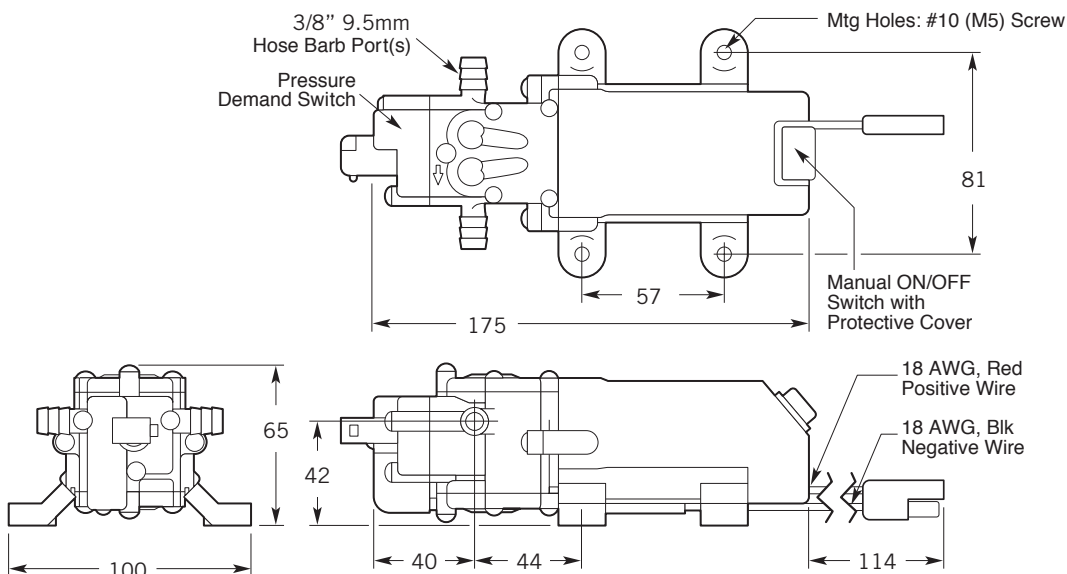

Pump Performance

- APD0038 3.8L/min (40psi)

2

Pump Dimensions (mm)

Silver Selection Sprayers

Specification Sheet

Parts Breakdown

– SVS0034L0038 34 LITRE SPOT SPRAYER

Parts List – SVS0034L0038

3

No.	Part No.	Description	Per. Set
1		Tank 34 litre	1
2	3N34	Cap, Garden hose	1
3	W406-U	Washer, Garden hose	1
4	E3412	Fitting 3/4" MGHT x 1/2" MNPT	1
5	Not Available	Gasket	1
6	TL-6B-GAS	Gasket, Tank lid	1
7	ARLP150AT	Lid, Tank	1
8	Not Available	Gasket	1
9	EL12	Fitting, 90 deg, 1/2" MPT x 1/2" HB	1
10	TDS-9GSS	Tie down straps (not shown)	1
11	350-005	Clamp, hose	4
12	33-103939	Hose, vinyl	152 mm
13	APD0038	Pump, Delavan 3.8 L/min (40psi)	1
14	33-103126	Screw, machine 10-24 x 5/8	4
15	Not available	Strain relief	1
16	Not available	Screw 10-24 x 1/2"	2
17	33-103938	Hose, vinyl	3 metres
18	AHL008	Wand with filter	1
19, 20	CHCLP12MMX2	Clip, gun (pair)	1
21	ATCWL02412VSA	Harness, wire, SS (not shown)	1
22	SS-MANUAL-MM	Manual (not shown)	1