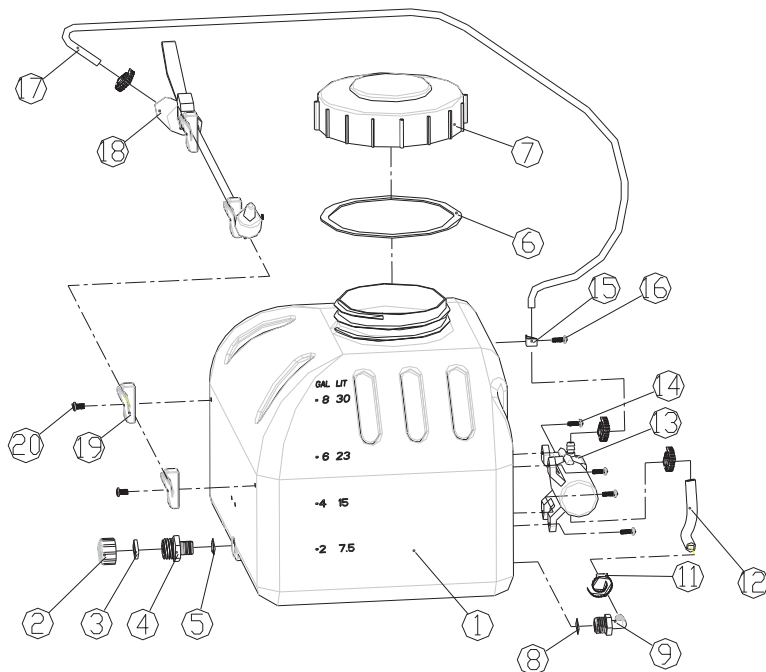

Parts List – SVS0034L0038

3

No.	Part No.	Description	Per. Set
1		Tank 34 litre	1
2	3N34	Cap, Garden hose	1
3	W406-U	Washer, Garden hose	1
4	E3412	Fitting 3/4" MGHT x 1/2" MNPT	1
5	Not Available	Gasket	1
6	TL-6B-GAS	Gasket, Tank lid	1
7	ARLP150AT	Lid, Tank	1
8	Not Available	Gasket	1
9	EL12	Fitting, 90 deg, 1/2" MPT x 1/2" HB	1
10	TDS-9GSS	Tie down straps (not shown)	1
11	350-005	Clamp, hose	4
12	33-103939	Hose, vinyl	152 mm
13	APD0038	Pump, Delavan 3.8 L/min (40psi)	1
14	33-103126	Screw, machine 10-24 x 5/8	4
15	Not available	Strain relief	1
16	Not available	Screw 10-24 x 1/2"	2
17	33-103938	Hose, vinyl	3 metres
18	AHL008	Wand with filter	1
19, 20	CHCLP12MMX2	Clip, gun (pair)	1
21	ATCWL02412VSA	Harness, wire, SS (not shown)	1
22	SS-MANUAL-MM	Manual (not shown)	1

Silver Selection Sprayers Specification Sheet

Parts Breakdown

– SVS0055L0038 & SVS0095L0038 – 55 & 95 LITRE SPOT SPRAYERS

Parts List – SVS0055L0038 & SVS0095L0038 – 55 & 95 LITRE SPOT SPRAYERS

4

No.	Part No.	Description	Per. Set
1	33-103231	Tank 55 litre	1
	33-103230	Tank 95 litre	1
	33-103245	Tank 150 litre	1
	33-103246	Tank 225 litre	1
2	ARLP150AT	Lid, Tank	1
3	ATCWL02412VSA	Harness, wire, SS	1
4	APD0038	Pump, Delavan 3.8 L/min (40psi)	1
	APD0077T10E	Pump, Delavan 7.7 L/min (60psi)	1
5	33-103126	Screw, machine 10-24 x 5/8, 3.8 LPM pumps	4
	33-103127	Screw, machine 10-24 x 1", 7.7 LPM pumps	4
6	33-103131	Washer #10, 7.7 LPM pumps only	4
7	A38	Fitting, 3/8"MNPT x 3/8"HB 7.7 LPM pumps	2
8	3204-1407	Hose, rubber, 3/8"	4.5 metres
9	SHC-F	Clamp, hose	3
10	33-103121	Strainer, inlet	1
11	AHL009	Wand with filter	1
12	CPLP009N	Nozzle, assembly	1
13	CHCLP12MMX2	Clip, Gun (pair)	1
14	W406-U	Washer, Garden hose	1
15	ATPVC20T	Cap, Garden hose	1
	3204-1407	Hose, rubber, 3/8", intake, 15/55 (G/L) & 25/95 (G/L) tanks	533mm
	3204-1407	Hose, rubber, 3/8", intake, 40/150 (G/L) & 60/225 (G/L) tanks	711mm