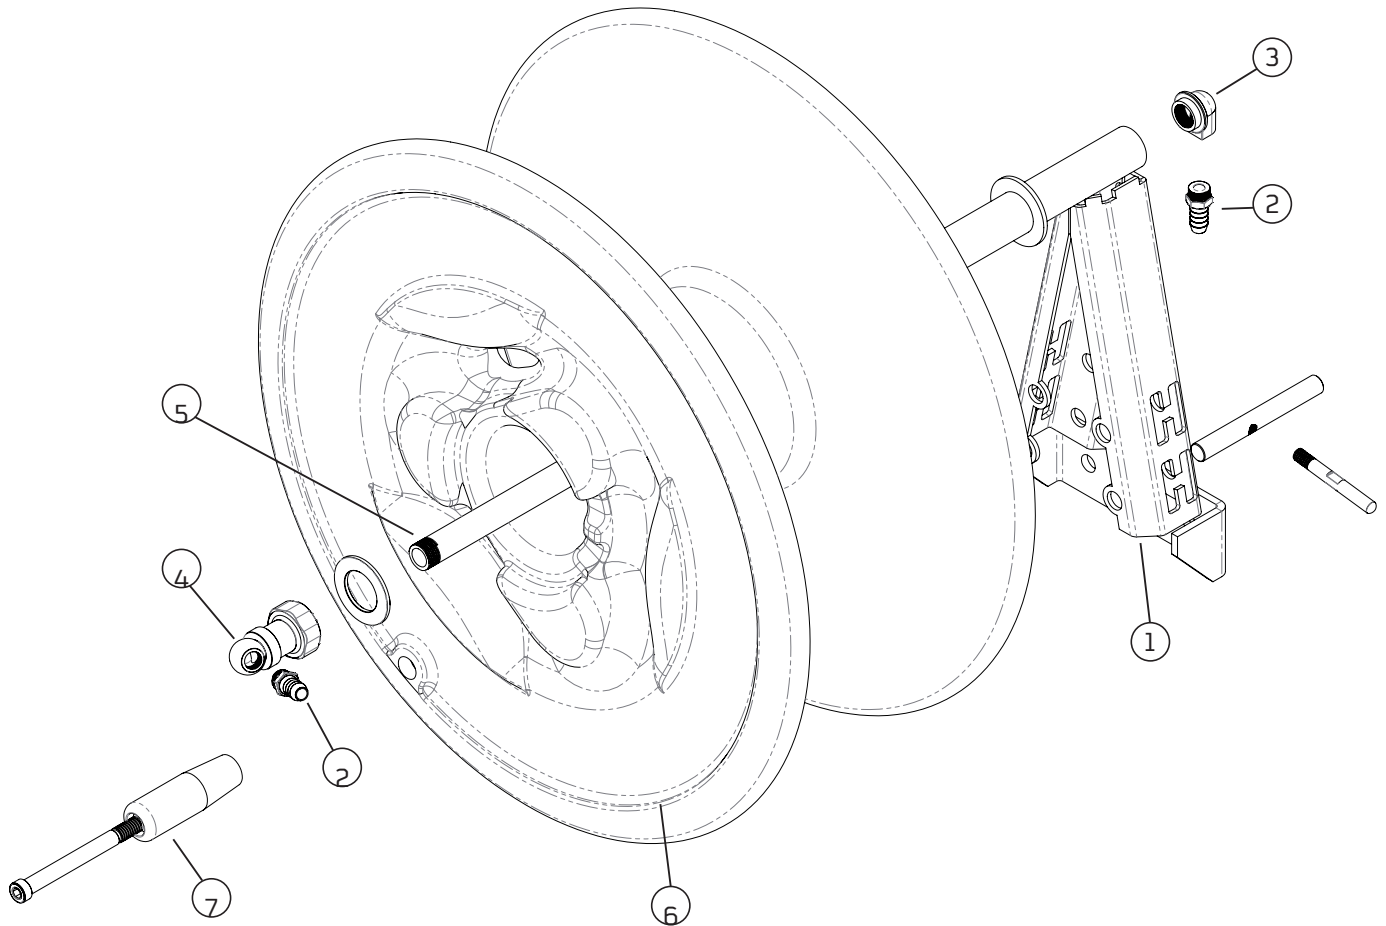

Hose Reel

ATHW050X030M – 30m Side Mount Hose Reel

Item	Description	Part No.
1	Side mount frame for 30/50m hose reel	ASR035
2	1/4 M BSP / 10mm brass barb	CFBS06M10B2
3	1/4" - 3/8" BSP female elbow	CFBE06F10F2
4	3/8" - 1/4" BSP ball swivel	CFSBB10F06FA
5	Stainless Steel pipe 3/8 BSP	CFPST10M210
6	Bare hose reel	AMATH050MYE
7	Rotating handle M10x80	CHHRB10M080