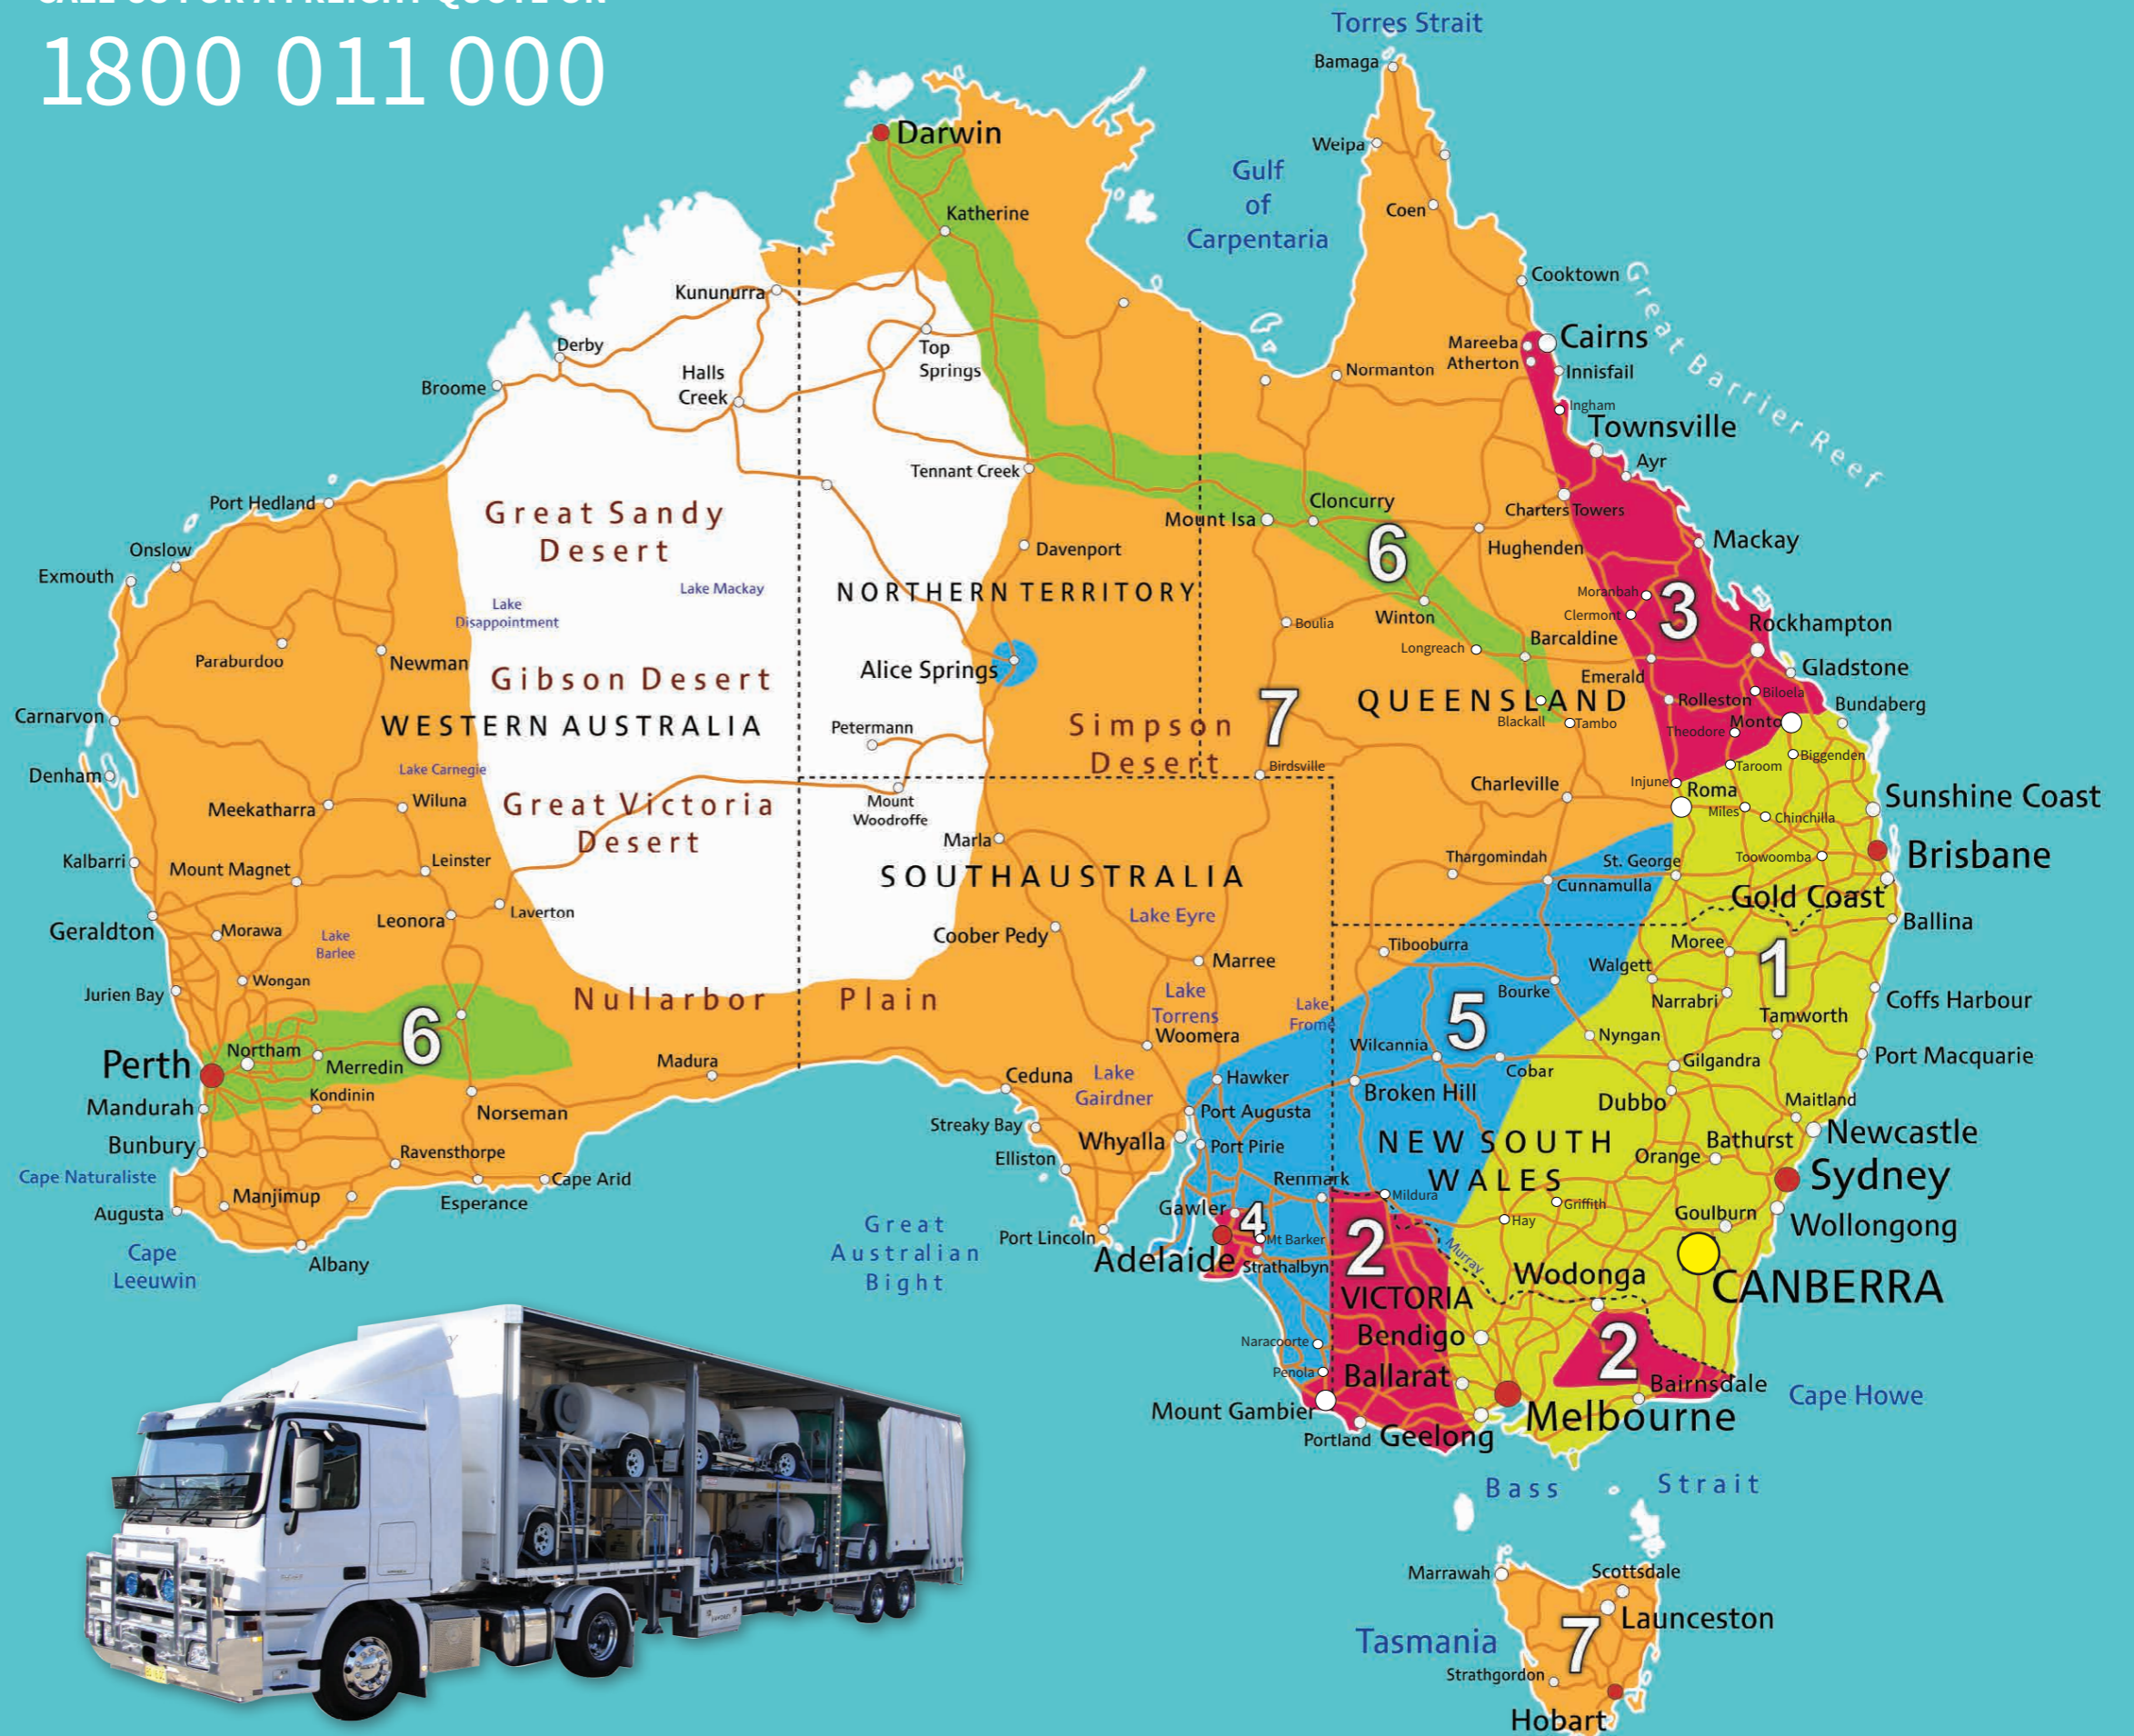

FREIGHT...

MADE EASY

Our service to you includes free freight to your local store in as many areas as possible. Our aim is to supply your order as quickly as we can and will advise delivery time frames upon receipt of your order.

There are areas we are unable to offer free freight. In these areas we offer a simple calculation to estimate freight costs, and we are happy to work with you to get the best freight prices.

Urgent deliveries may incur a freight charge. Please contact us to discuss.

- Airbag service for small parts under 3kg to Northern Territory is available at $36 per bag.
- Airbag service for parts under 5kg to Northern Territory is available at $55.00 per bag.
- Orders valued at less than $200 RRP will incur a $17.60 freight and handling charge for zones 1, 2, 3 & 4. Call for freight cost for zones 5, 6 & 7.

All trailers excluding ATV trailers are priced ex factory.

CALL US FOR A FREIGHT QUOTE ON

1800 011 000

ZONING

- **ZONE 1** (Yellow)
  Free Into Store (FIS).
  Overnight airbag for parts under 3KG = $19.80.
  Overnight airbag for parts under 5KG = $27.50.
- **ZONES 2, 3 & 4** (Pink, Red, Blue)
  Tanks & Units < 1000L = FIS excluding 3PL & bulky items over standard pallet.
  Tanks & Units 1001L - 1500L = 8% freight.
  Tanks & Units > than 1500L = 15% freight.
  Overnight airbag for parts under 3KG = $19.80.
  Overnight airbag for parts under 5KG = $27.50
- **ZONES 5** (Light Blue)
  Tanks & Units < 1500L = 10% freight.
  Tanks & Units > 1500L = Call for a quote.
  Parts & Accessories = Call for a quote.
- **ZONES 6** (Green)
  Tanks & Units < 1500L = 15% freight.
  Tanks & Units > 1500L = $350 per pallet
  Parts & Accessories - Please call for quote.
- **ZONES 7** (Orange)
  Tanks & Units < 1500L = 17% freight.
  Tanks & Units > 1500L = Call for a quote.
  Parts & Accessories = Call for a quote.

FREIGHT IS CHARGED AT A % OF RRP INC.GST