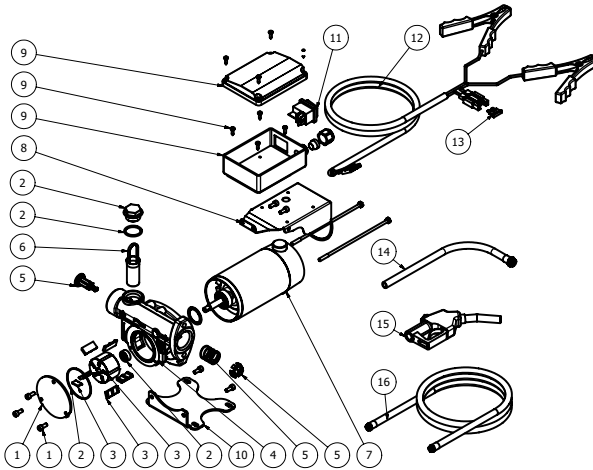

PUMP BREAKDOWN & PARTS | 60L/min

Spare parts for units fitted with 60L/min pump - ADPF060V012P

Parts List

#	Qty	Description	P/N
1	1	Bracket & screw kit	CRF695005
2	1	Gaskets kit	CRF695001
3	1	Rotor & vanes kit	CRD695002
4	1	Pump body 60L	CRF210002
5	1	60 lt. by-pass valve kit	CRF695016
6	1	Strainer	CRD217001
7	1	24Vcc motor	CRF460102
7	1	12Vcc motor	CRF460101
8	1	Cover FLC 60 DC kit	CRF695017
9	1	Electrical box kit	CRF695006
10	1	FLC 60 DC holder kit	CRF695018
11	1	ON/OFF switch	CRF425001
12	1	Cord 2x4 4mt + clamps	CRF400003
13	1	25A fuse (12Vcc motor)	CRF450001
13	1	15A fuse (24Vcc motor)	CRF450002
14	1	Suction hose	CRF990201
15	1	Auto nozzle 60 Lt/min	CRF320601
15	1	Man. nozzle 80 Lt/min1	CRF321601
16	1	Delivery hose 1"-4 mt	CRF990104