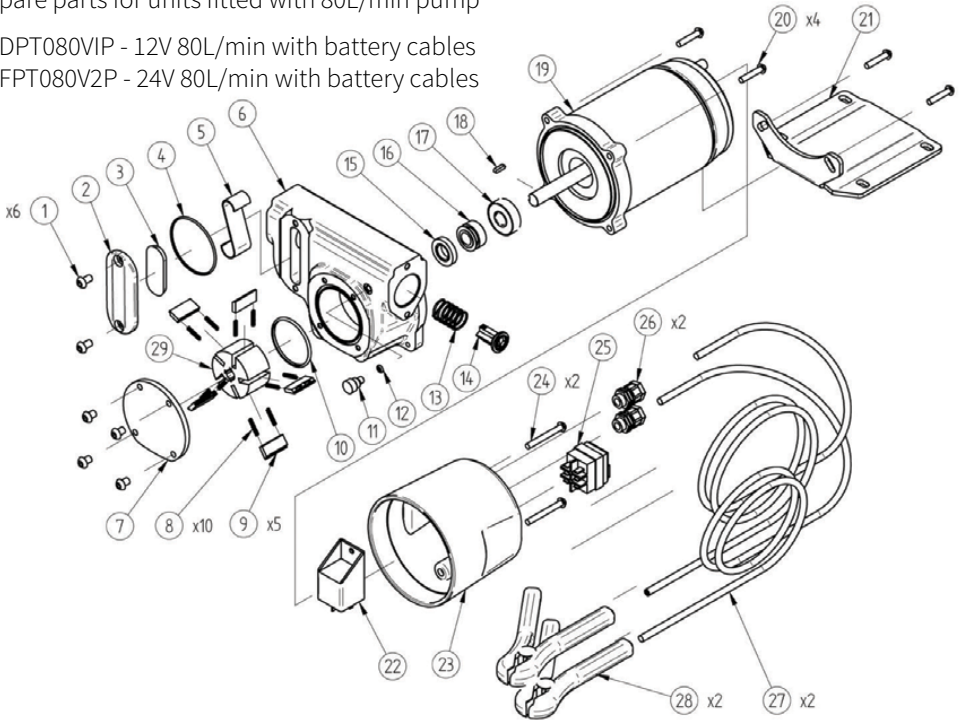

## PUMP BREAKDOWN & PARTS | 80L/min

Spare parts for units fitted with 80L/min pump

ADPT080VIP - 12V 80L/min with battery cables  
 AFPT080V2P - 24V 80L/min with battery cables

### Parts List

#	Qty	Description	P/N
18	1	Key	CTP620935014
22	1	Relay - 12V	CTP620100141
22	1	Relay - 24V	CTP620100140
23	1	Motor cover	CTP615810100
25	1	Switch	CTP620200010

### Spare Part Kits

P/N	Included Parts	Description
CTK990810039	8, 9	Vane and spring kit
CTK990810011	13, 14	Bypass kit
CTK990810020	3, 4, 5	Filter kit
CTK990810042	10, 15, 16	Rotor Vane kit