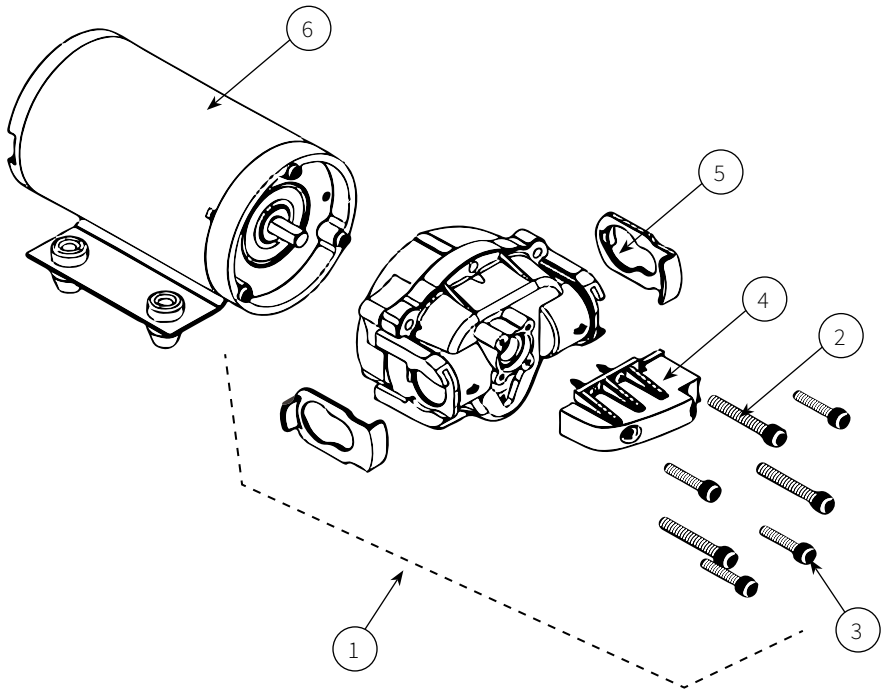

DELAVAN PUMP BREAKDOWN | 8.3L/MIN

APD0038

Item	Description	Part No.	Qty
1	Complete pump housing assembly*	CDPPHA4782F	1
2	Mounting screws (8-32 x 1)	N/A	4
3	Mounting screws (10-32 x 1½)	N/A	3
4	Pressure switch	CDP7800PSW60	1
5	Slide connectors	N/A	2
6	12V DC Motor (7800 series w/ connector, no switch)	N/A	1
	Full Replacement Pump - 8.3L/min	APD0083Q	