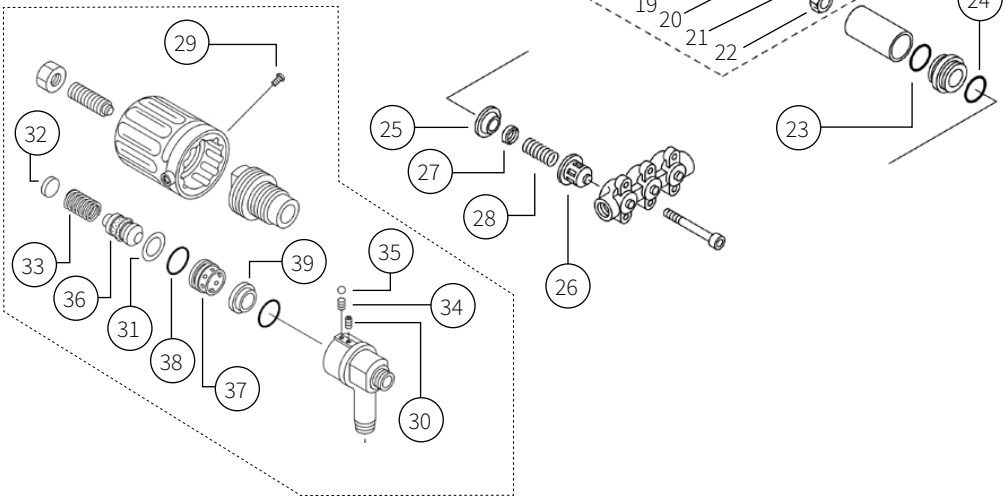

MARUYAMA 33L/MIN PUMP

APM0330R

REGULATOR PARTS

Rapid Spray Parts Breakdown

#	Description	Qty
1	CPUXK330S - Oil Filter Cap incl. #2	1
2	O-Ring P20	1
CPUXL330V - Valve Repair Kit		
3	Plug	1
4	O-Ring P20	1
5	#6204 Bearing	1
6	#6006 Bearing	1
7	D30428 Oil Seal	1
8	S100 O-Ring	1
9	Snap Ring	1
10	Oil Gauge incl. #10-2	1
11	Packing	1
12	17x24xT1.2 Washer	3
13	S10.5247 Oil Seal	3
14	Seal Retainer	3
15	10x19x5 Oil Wick	3
16	A Block incl #16-1 - 16-7	3
17	Inlet Valve Set	3
18	Piston Packing Set	3
19	6x8.5x10.5 Spacer	3
20	Piston Retainer	3
21	M6 Spring Washer	3
22	M6 Nut	3
CPUXK330G - Plunger Kit		
18	Piston Packing Set	3
22	M6 Nut	3
23	P21 O-Ring	6
24	P22 O-Ring	6
CPUXK330S - Seals Kit		
25	Valve Seat	3
26	Valve Sack Retainer	3
27	16x1.5 Valve	3
28	0.6-15L Spring	3
CPUXK330R - Regulator Repair Kit		
29	M3xP0.5x5 Screw	2
30	M4x6 Hexagon Socket Screw	1
31	16x21x0.7T Washer	1
32	15xT2.5 Spring Seat	1
33	3.0-31L Spring	1
34	0.6 - 7L Spring	1
35	5/32 Valve Ball	1
36	Piston Assembly	1
37	Sleeve	1
38	P16 O-Ring	1
39	Valve Seat	1