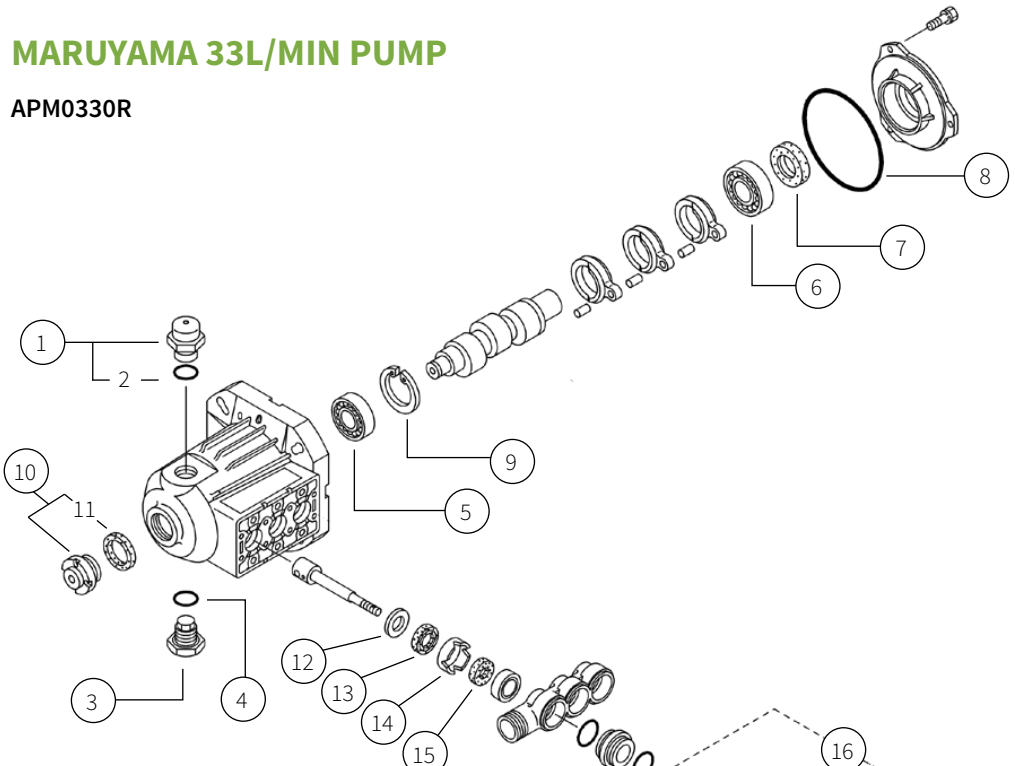

MARUYAMA 33L/MIN PUMP

APM0330R

REGULATOR PARTS

Rapid Spray Parts Breakdown

#	Description	Qty
1	CPUXK330S - Oil Filter Cap incl. #2	1
2	O-Ring P20	1
CPUXL330V - Valve Repair Kit		
3	Plug	1
4	O-Ring P20	1
5	#6204 Bearing	1
6	#6006 Bearing	1
7	D30428 Oil Seal	1
8	S100 O-Ring	1
9	Snap Ring	1
10	Oil Gauge incl. #10-2	1
11	Packing	1
12	17x24xT1.2 Washer	3
13	S10.5247 Oil Seal	3
14	Seal Retainer	3
15	10x19x5 Oil Wick	3
16	A Block incl #16-1 - 16-7	3
17	Inlet Valve Set	3
18	Piston Packing Set	3
19	6x8.5x10.5 Spacer	3
20	Piston Retainer	3
21	M6 Spring Washer	3
22	M6 Nut	3
CPUXK330G - Plunger Kit		
18	Piston Packing Set	3
22	M6 Nut	3
23	P21 O-Ring	6
24	P22 O-Ring	6
CPUXK330S - Seals Kit		
25	Valve Seat	3
26	Valve Sack Retainer	3
27	16x1.5 Valve	3
28	0.6-15L Spring	3
CPUXK330R - Regulator Repair Kit		
29	M3xP0.5x5 Screw	2
30	M4x6 Hexagon Socket Screw	1
31	16x21x0.7T Washer	1
32	15xT2.5 Spring Seat	1
33	3.0-31L Spring	1
34	0.6 - 7L Spring	1
35	5/32 Valve Ball	1
36	Piston Assembly	1
37	Sleeve	1
38	P16 O-Ring	1
39	Valve Seat	1