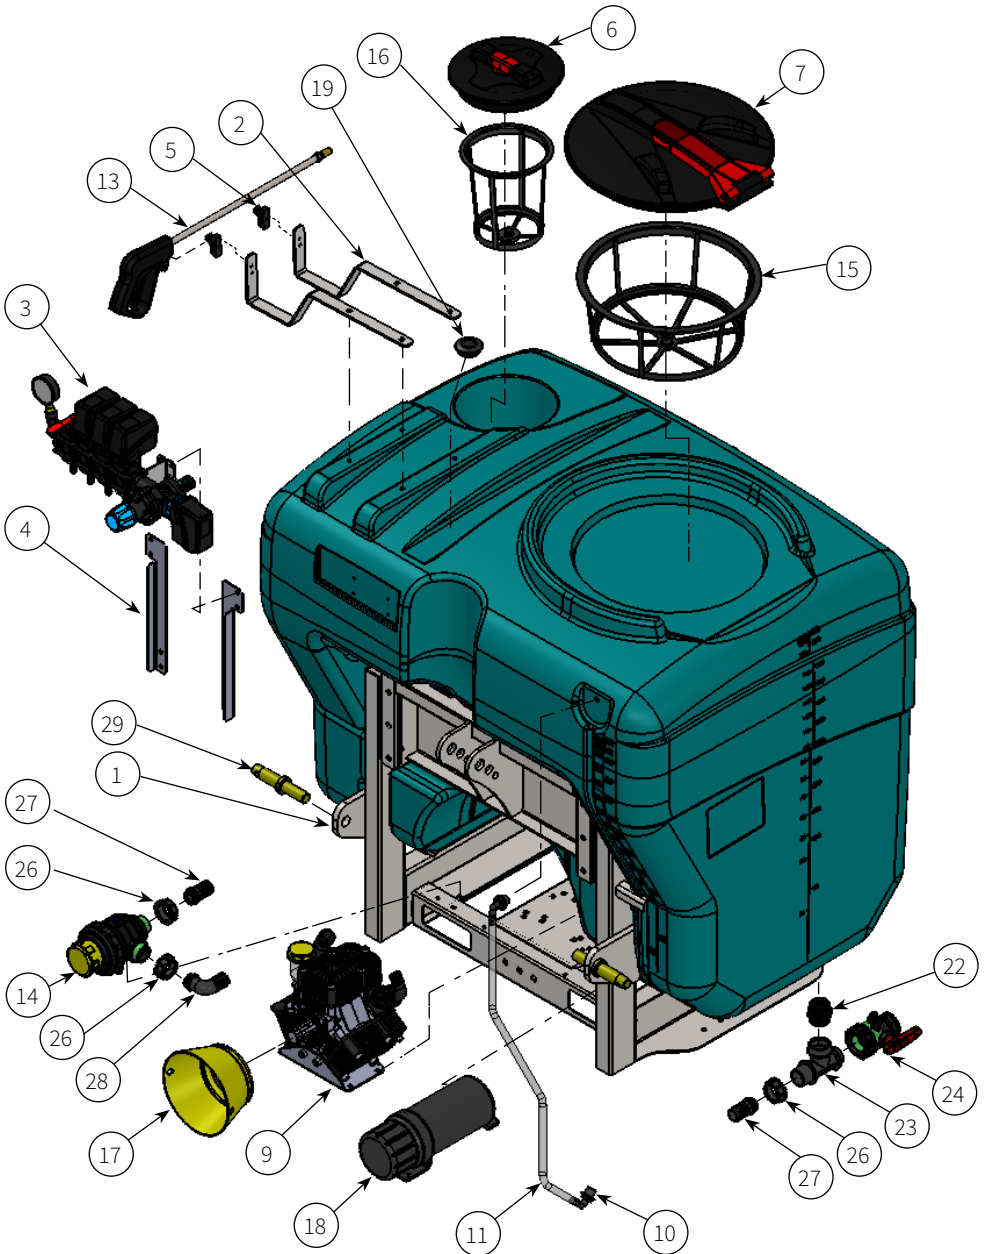

## FIELDLINK BREAKDOWN

## FIELDLINK BREAKDOWN CONT.

**FIELDLINK BREAKDOWN LIST**

POS.	Part No.	Qty	Description
1	ASFL00600FL	1	Steel Frame (600L / 800L)
	ASFL00400FL	1	Steel Frame (400L)
2	ASFL00600FLHH	1	Hose Hangers (Set)
3	ATRA20B14023E3M1FLK	1	FieldLink Pro Electric Controller Kit (Optional)
	ATRA20B14013M4FLK	1	4-Way Controller (Optional)
4	ASFLO00600FLRB	1	Regulator Bracket (Set)
5	CHCLP12MMX2	1	Lance Holding Kit (Pack 2)
6	ARLP250VSR	1	250mm Screw Lid Complete with Rim
7	ARLP450VSR	1	455mm Hinge Lid Complete with Rim & Seal
8	ARLP100	1	100mm Screw Lid
9	APL0750S	1	Bertolini Poly 2073VS Pump Spline Shaft
10	CFTE10M12B	2	3/8" 12mm 90° Hosetail
11	CUVC16MM	1	16mm Clear Vinyl Hose
12	CUVC16MM	1	16mm Clear Vinyl Hose
13	AHG109	1	Spray Gun
14	ATPFSV032T32T	1	Suction Filter with Shut-Off Valve
15	ARK400	1	Basket Filter to suit 450mm Lid
16	ARK200	1	Basket Filter to suit 250mm Lid
17	CBP311468322	1	PTO Shield for Poly 2073 (large)
18	AXPD001	1	Manual Holder
19	CYGRE032	1	1 1/4" Uniseal for 32mm Pipe
20	ARLP100	1	100mm Screw Lid
21	CAP45521115	1	3-Way Ball Valve with 1 1/4"
22	CAP2502050	3	1 1/4" Nipple
23	CAP132050	2	Tee 1 1/4M x 1 1/4F x 1 1/4M
24	CAP45511105	2	2-Way Ball Valve 1 1/4"
25	CFVTB20M	1	20mm 3/4 Brass Bibcock
26	CAP2002050	4	1 1/4" Fly Nut
27	CAP106533	3	1 1/4" - 32mm Hosetail
28	CAP116533	1	1 1/4" - 32mm Elbow
29	CHPL1C252C	2	Category 1 & 2 Implement Pin
30	CFNE32M32B	1	1 1/4" x 32mm Barb Elbow