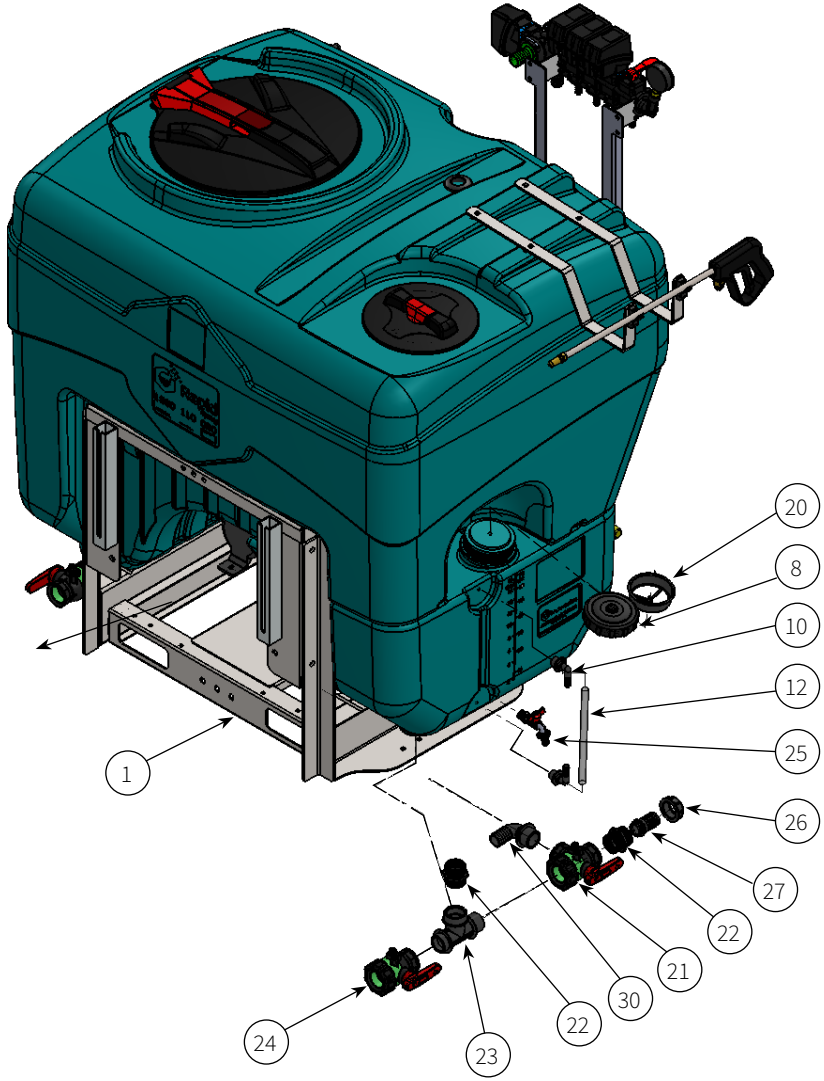

## FIELDLINK BREAKDOWN CONT.

**FIELDLINK BREAKDOWN LIST**

POS.	Part No.	Qty	Description
1	ASFL00600FL	1	Steel Frame (600L / 800L)
	ASFL00400FL	1	Steel Frame (400L)
2	ASFL00600FLHH	1	Hose Hangers (Set)
3	ATRA20B14023E3M1FLK	1	FieldLink Pro Electric Controller Kit (Optional)
	ATRA20B14013M4FLK	1	4-Way Controller (Optional)
4	ASFLO00600FLRB	1	Regulator Bracket (Set)
5	CHCLP12MMX2	1	Lance Holding Kit (Pack 2)
6	ARLP250VSR	1	250mm Screw Lid Complete with Rim
7	ARLP450VSR	1	455mm Hinge Lid Complete with Rim & Seal
8	ARLP100	1	100mm Screw Lid
9	APL0750S	1	Bertolini Poly 2073VS Pump Spline Shaft
10	CFTE10M12B	2	3/8" 12mm 90° Hosetail
11	CUVC16MM	1	16mm Clear Vinyl Hose
12	CUVC16MM	1	16mm Clear Vinyl Hose
13	AHG109	1	Spray Gun
14	ATPFSV032T32T	1	Suction Filter with Shut-Off Valve
15	ARK400	1	Basket Filter to suit 450mm Lid
16	ARK200	1	Basket Filter to suit 250mm Lid
17	CBP311468322	1	PTO Shield for Poly 2073 (large)
18	AXPD001	1	Manual Holder
19	CYGRE032	1	1 1/4" Uniseal for 32mm Pipe
20	ARLP100	1	100mm Screw Lid
21	CAP45521115	1	3-Way Ball Valve with 1 1/4"
22	CAP2502050	3	1 1/4" Nipple
23	CAP132050	2	Tee 1 1/4M x 1 1/4F x 1 1/4M
24	CAP45511105	2	2-Way Ball Valve 1 1/4"
25	CFVTB20M	1	20mm 3/4 Brass Bibcock
26	CAP2002050	4	1 1/4" Fly Nut
27	CAP106533	3	1 1/4" - 32mm Hosetail
28	CAP116533	1	1 1/4" - 32mm Elbow
29	CHPL1C252C	2	Category 1 & 2 Implement Pin
30	CFNE32M32B	1	1 1/4" x 32mm Barb Elbow