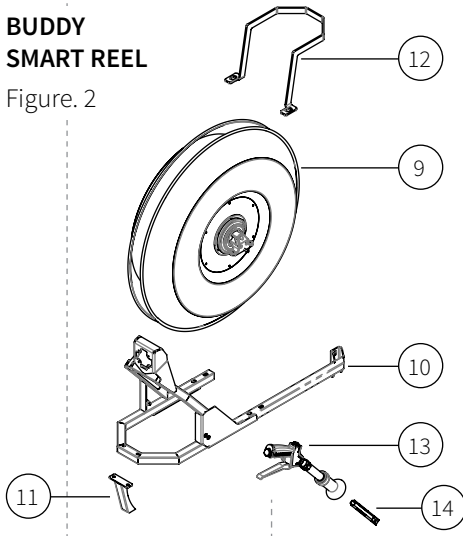

TANK & HOSE REEL BREAKDOWN

360L SPRAYSCOUT TANK

Figure. 1

BUDDY SMART REEL

Figure. 2

POLY REEL

Figure. 3

#	PART NO.	DESCRIPTION
---	----------	-------------

Figure 1. SprayScout Tank

1	AMPTSP00360TT	360L Scout tank
	AMPTSP00600BTT	600L Scout tank (<i>not shown</i>)
2	ASFY00360FP	Fork pocket for 360L Scout tank
	ASFY00600BFP	Fork pocket for 600L Scout tank (<i>not shown</i>)
3	ARLP250VSR	250mm Screw lid complete with rim
	ARK200	Basket filter to suit 250mm lid (<i>not shown</i>)
4	ARN001	Tank level kit
5	AMAXPS001LG	Scout Controller tray
6	ARIR2CICK	Buddy Smart Controller 915Mhz kit
	ARIR1CSM	MyPace Buddy Smart Reel Remote (<i>not shown</i>)
7	ATCWB003	12V Battery 18Ah
8	CFVTB12M	12mm ½" Brass bibcock

Figure 3. Rapid Poly Hose Reel

15	AMATH050MYE	Bare Hose Reel 30 / 50m
16	CFPST10M210	Stainless Steel pipe 3/8" BSP
17	CFSBB10F06FA	3/8" - 1/4" BSP ball swivel
18	CFBE06F10F2	1/4" - 3/8" BSP female elbow
19	CFBS06M10B2	1/4" M BSP / 10mm Brass barb
20	CHHRB10M080	Rotating Handle
	ASFY00360HRB	Hose Reel bracket for Scout (<i>not shown</i>)