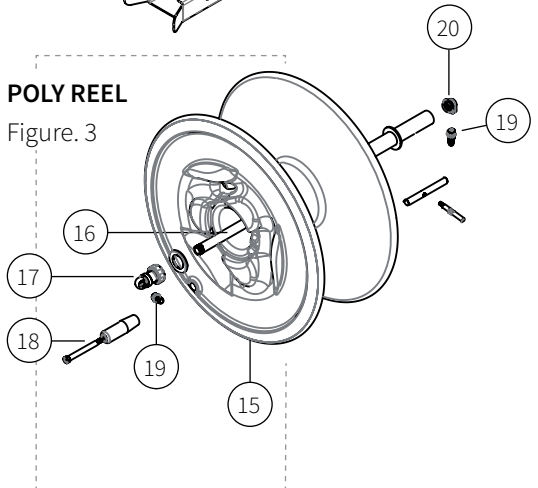

TANK & HOSE REEL BREAKDOWN

360L SPRAYSCOUT TANK

Figure. 1

BUDDY SMART REEL

Figure. 2

POLY REEL

Figure. 3

#	PART NO.	DESCRIPTION
---	----------	-------------

Figure 1. SprayScout Tank

1	AMPTSP00360TT	360L Scout tank
	AMPTSP00600BTT	600L Scout tank (<i>not shown</i>)
2	ASFY00360FP	Fork pocket for 360L Scout tank
	ASFY00600BFP	Fork pocket for 600L Scout tank (<i>not shown</i>)
3	ARLP250VSR	250mm Screw lid complete with rim
	ARK200	Basket filter to suit 250mm lid (<i>not shown</i>)
4	ARN001	Tank level kit
5	AMAXPS001LG	Scout Controller tray
6	ARIR2CICK	Buddy Smart Controller 915Mhz kit
	ARIR1CSM	MyPace Buddy Smart Reel Remote (<i>not shown</i>)
7	ATCWB003	12V Battery 18Ah
8	CFVTB12M	12mm ½" Brass bibcock

Figure 2. Buddy Smart Reel

9	ASRE03SR	50m Buddy Smart Reel spool
	ASRE10SR	100m / 150m Buddy Smart Reel spool (<i>not shown</i>)
	CUNB10MMX50	10mm Black Nylon Spray Hose 50m (<i>not shown</i>)
	CUNB10MMX100	10mm Black Nylon Spray Hose 100m (<i>not shown</i>)
	CUNB10MMX150	10mm Black Nylon Spray Hose 150m (<i>not shown</i>)
	CEMRH01224	Brushless motor for Buddy Smart Reel (<i>not shown</i>)
	CFSBBF04	Swivel and bearing suit Buddy Smart Reel (<i>not shown</i>)
10	ASFY00360BHGA	Buddy mount / hose guide
11	ASFY00360BRMS	Buddy Reel mount support
12	ASFY00360SHG	Small Buddy Smart Reel Hose Guard
	ASFY00360THG	Big Buddy Smart Reel Hose Guard (<i>not shown</i>)
	ASFY00360LHG	Lower Hose Guide (<i>not shown</i>)
13	AHG103	Turbo 400 Spray gun
14	ASFY00360GH	Gun holder

Figure 3. Rapid Poly Hose Reel

15	AMATH050MYE	Bare Hose Reel 30 / 50m
16	CFPST10M210	Stainless Steel pipe 3/8" BSP
17	CFSBB10F06FA	3/8" - 1/4" BSP ball swivel
18	CFBE06F10F2	1/4" - 3/8" BSP female elbow
19	CFBS06M10B2	1/4" M BSP / 10mm Brass barb
20	CHHRB10M080	Rotating Handle
	ASFY00360HRB	Hose Reel bracket for Scout (<i>not shown</i>)