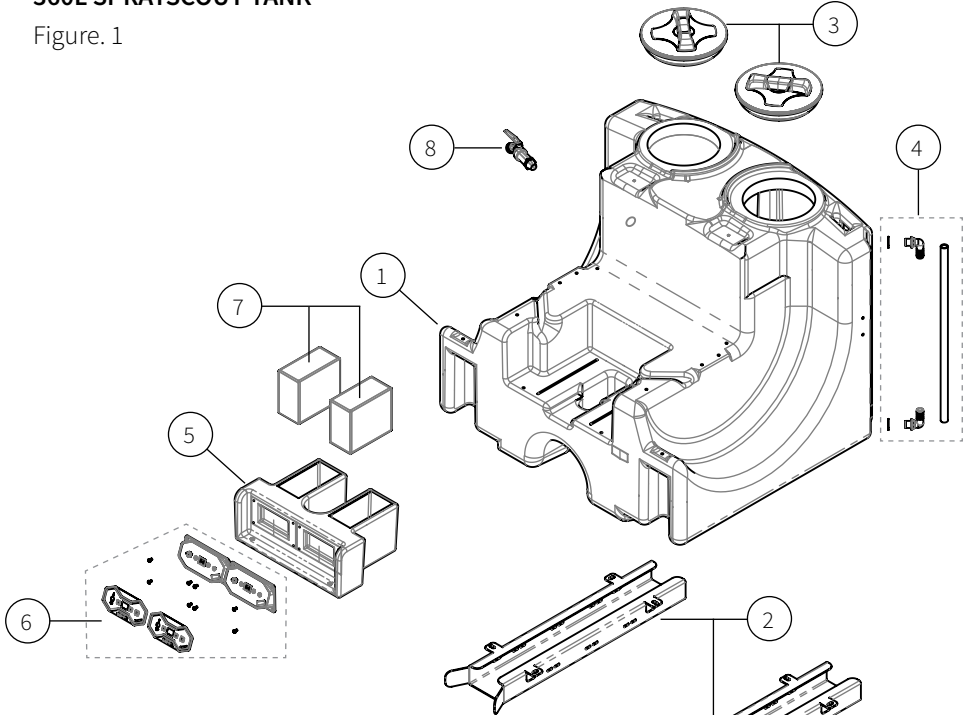

TANK & HOSE REEL BREAKDOWN

360L SPRAYSCOUT TANK

Figure. 1

BUDDY SMART REEL

Figure. 2

POLY REEL

Figure. 3

#	PART NO.	DESCRIPTION
---	----------	-------------

Figure 1. SprayScout Tank

1	AMPTSP00360TT	360L Scout tank
	AMPTSP00600BTT	600L Scout tank (<i>not shown</i>)
2	ASFY00360FP	Fork pocket for 360L Scout tank
	ASFY00600BFP	Fork pocket for 600L Scout tank (<i>not shown</i>)
3	ARLP250VSR	250mm Screw lid complete with rim
	ARK200	Basket filter to suit 250mm lid (<i>not shown</i>)
4	ARN001	Tank level kit
5	AMAXPS001LG	Scout Controller tray
6	ARIR2CICK	Buddy Smart Controller 915Mhz kit
	ARIR1CSM	MyPace Buddy Smart Reel Remote (<i>not shown</i>)
7	ATCWB003	12V Battery 18Ah
8	CFVTB12M	12mm ½" Brass bibcock

Figure 3. Rapid Poly Hose Reel

15	AMATH050MYE	Bare Hose Reel 30 / 50m
16	CFPST10M210	Stainless Steel pipe 3/8" BSP
17	CFSBB10F06FA	3/8" - 1/4" BSP ball swivel
18	CFBE06F10F2	1/4" - 3/8" BSP female elbow
19	CFBS06M10B2	1/4" M BSP / 10mm Brass barb
20	CHHRB10M080	Rotating Handle
	ASFY00360HRB	Hose Reel bracket for Scout (<i>not shown</i>)