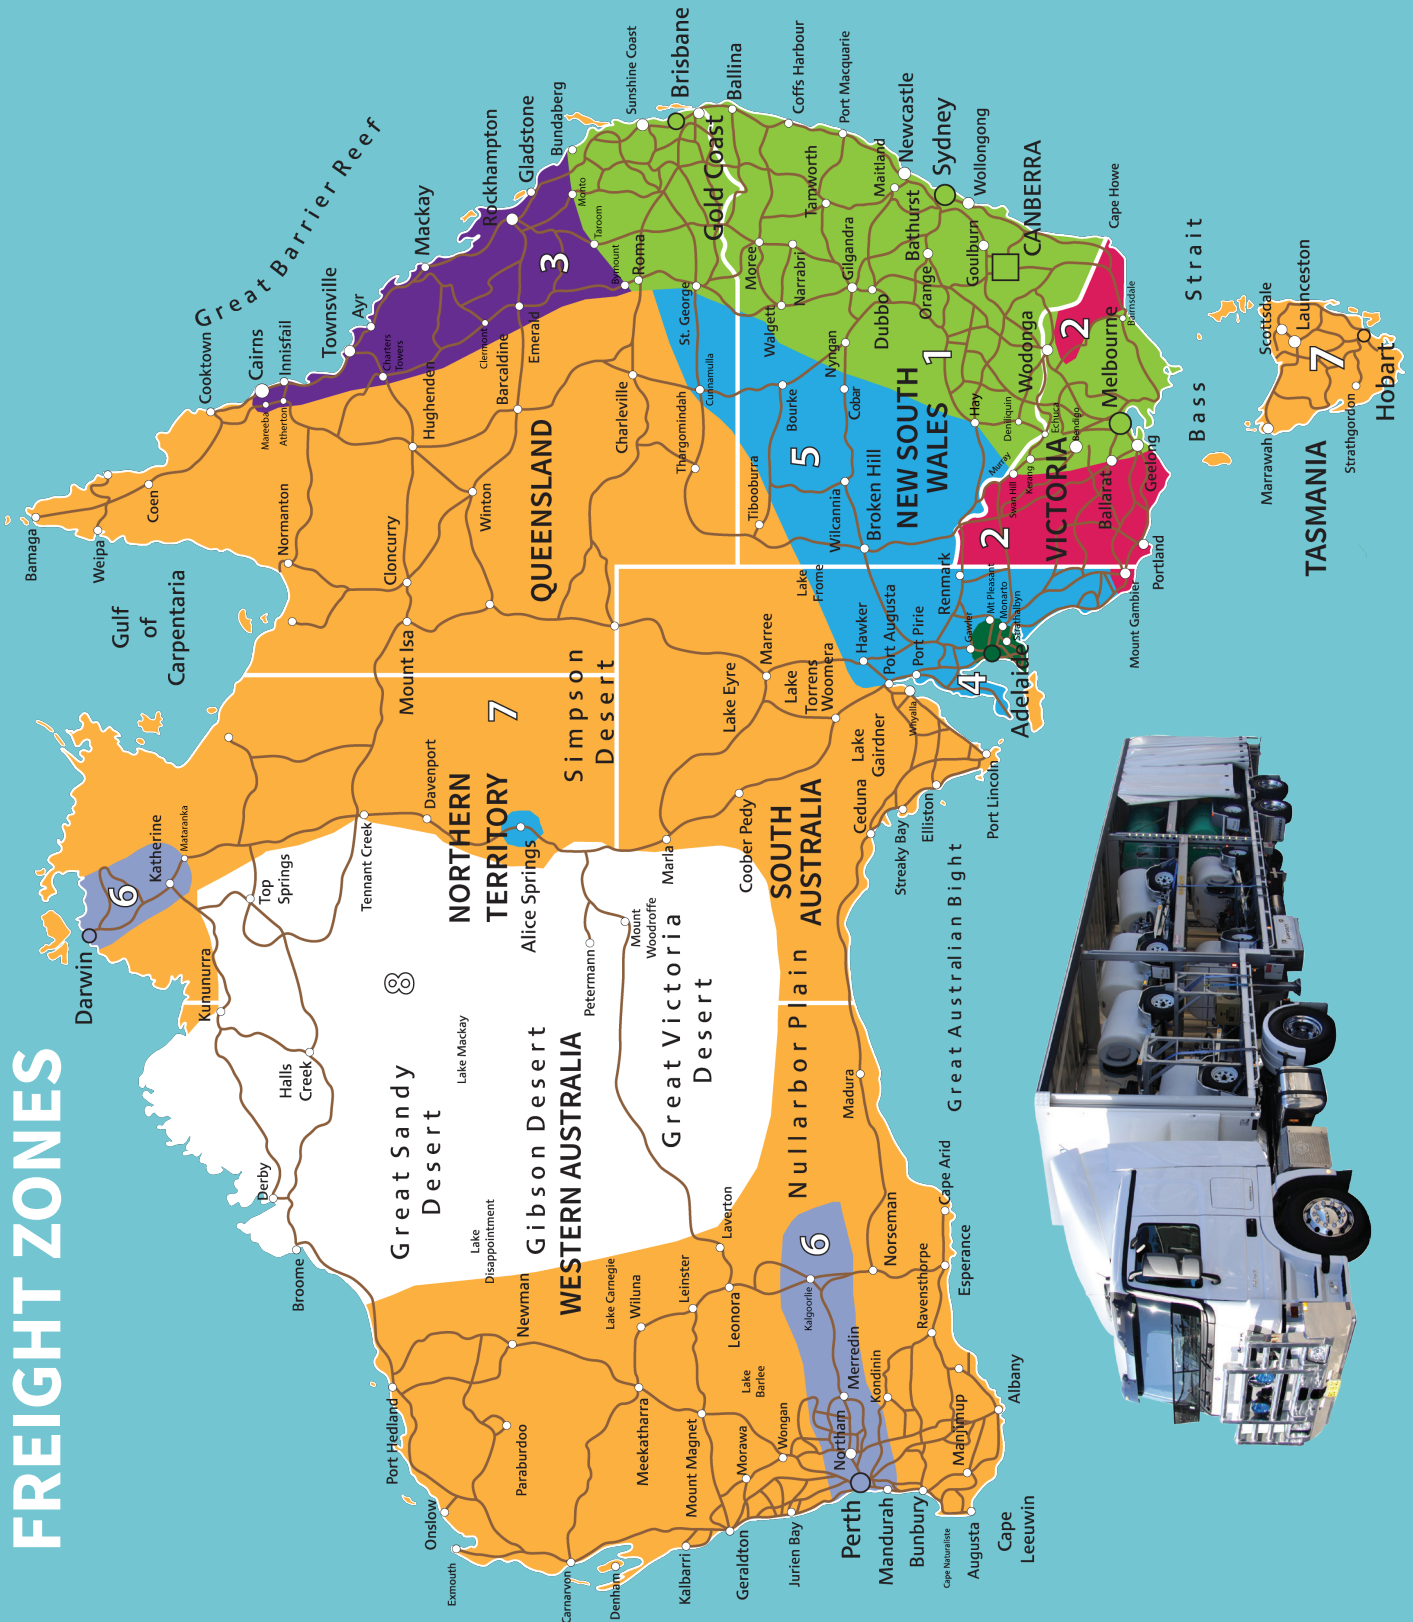

FREIGHT MADE EASY

All orders valued at less than \$750RRP will incur a \$30.00 freight and handling charge for zones 1,2, 3 and 4. For all other zones, please contact us.

Ask us about our AusPost Parcel Service for parts. Please specify when you order if you want to use this service - it is not an express service.

Small Post Parcels: - \$17
Medium Post Parcels - \$20
Large Post Parcels - \$25

Urgent deliveries may incur a freight charge. Please contact us to discuss.

Airbag service for items under 3kg to the Northern Territory is available at \$40 / bag.
Airbag service for items under 5kg to the Northern Territory is available at \$60 / bag.

SPRAYERS							
Parts, Accessories & Booms ≤ 4m	FIS	FIS	FIS	FIS	POA	POA	POA
Compression & Backpack Sprayers	FIS	FIS	FIS	FIS	\$30	\$35	POA
Spot Sprayers 34 - 95L	FIS	FIS	FIS	FIS	\$35	\$75	POA
Spray Marshal Range	FIS	FIS	FIS	FIS	\$85	\$200	POA
SprayScout Range	FIS	\$175	\$175	\$175	\$150	\$350	POA
FarmMax ATV Trailer Sprayers	\$200	\$250	\$450	\$250	\$300	\$500	POA
Ultimate Field Sprayers	\$225	\$300	\$500	\$250	\$350	\$550	POA
Single Axle Spray Trailers	\$600	POA	POA	POA	POA	POA	POA
Dual Axle Spray Trailers	\$800	POA	POA	POA	POA	POA	POA
3-Point Linkage Sprayers	FIS	FIS	FIS	FIS	\$300	POA	POA
*Booms > 4m POA	\$200	POA	POA	POA	POA	POA	POA